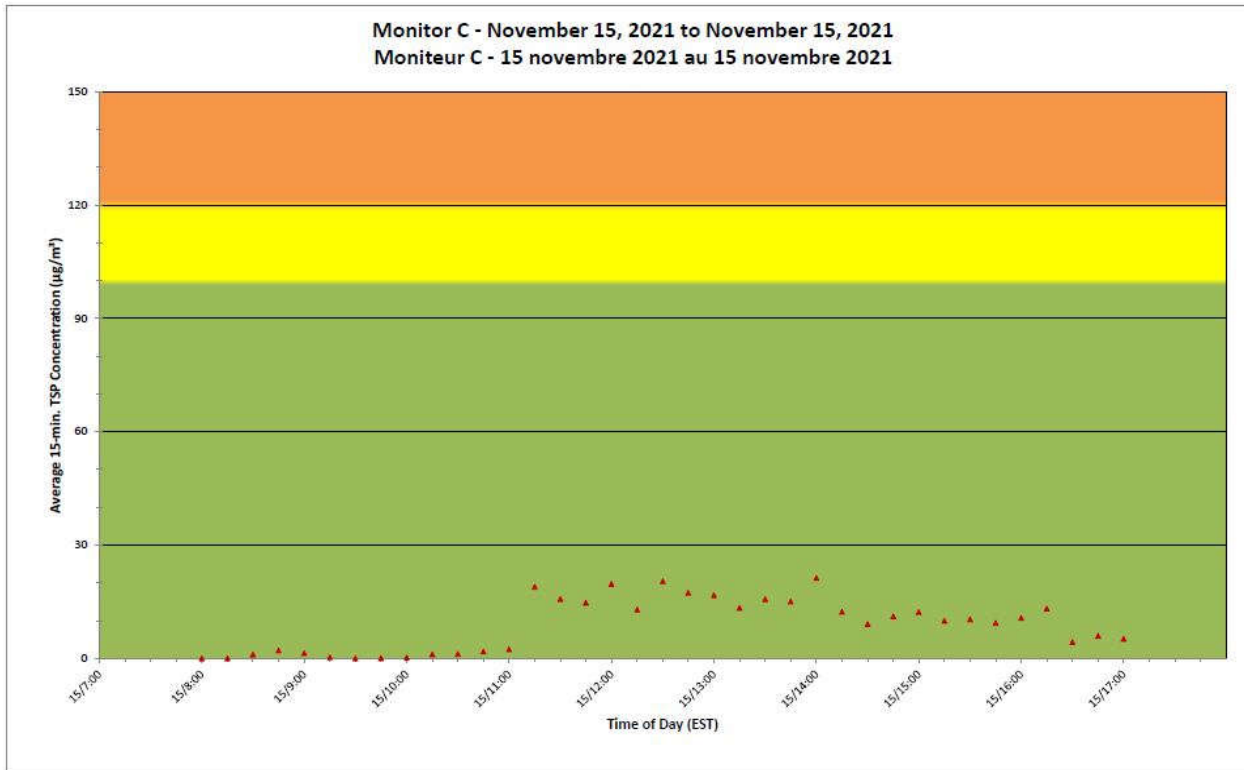

**Port Hope Project
Daily Dust Monitoring Data**

**Projet de Port Hope
Surveillance journalière des
particules en suspensions**

2021/11/15

Daily Statistics/Statistiques journalières

- **21** Maximum Concentration (µg/m³)
  Concentration maximale (µg/m³)
- **9** Average Concentration (µg/m³)
  Concentration moyenne (µg/m³)

Notes

No additional data. Aucune donnée additionnelle.