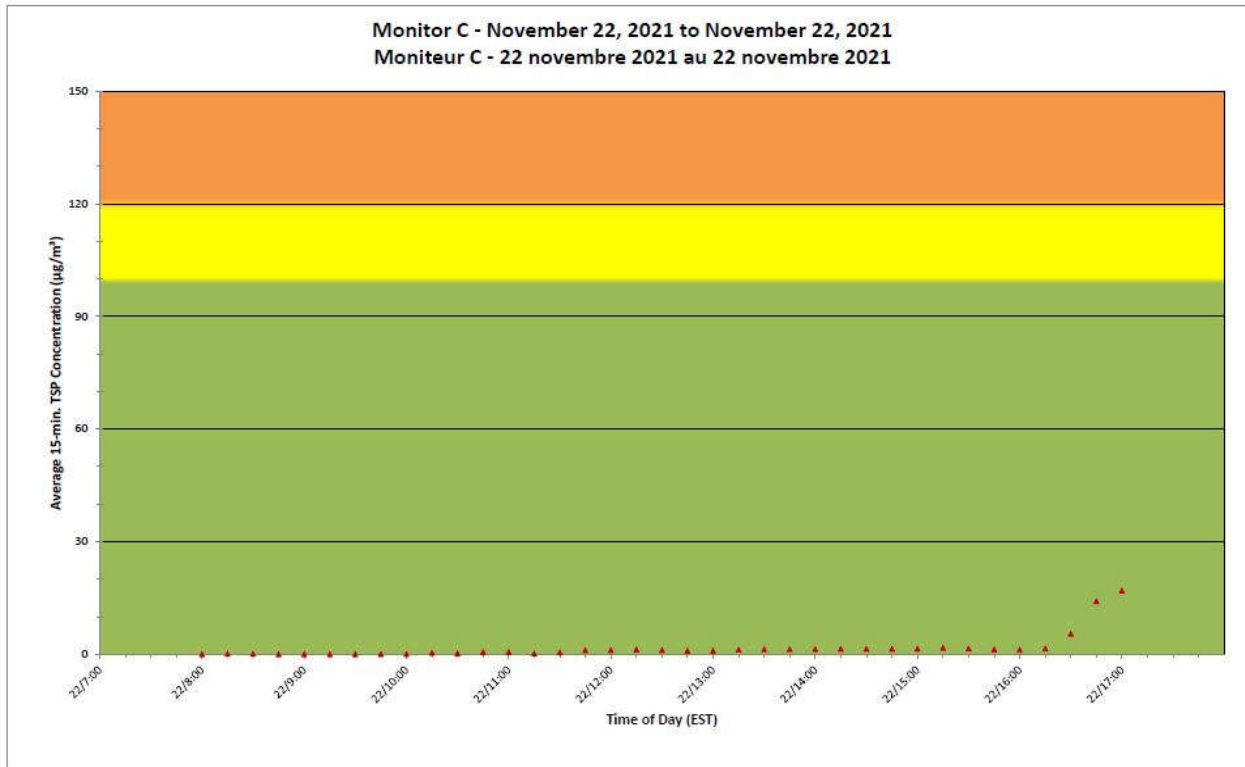

**Port Hope Project
Daily Dust Monitoring Data**

**Projet de Port Hope
Surveillance journalière des
particules en suspensions**

2021/11/22

Daily Statistics/Statistiques journalières

- **17** Maximum Concentration (µg/m³)
  Concentration maximale (µg/m³)
- **2** Average Concentration (µg/m³)
  Concentration moyenne (µg/m³)

Notes

No additional data. Aucune donnée additionnelle.