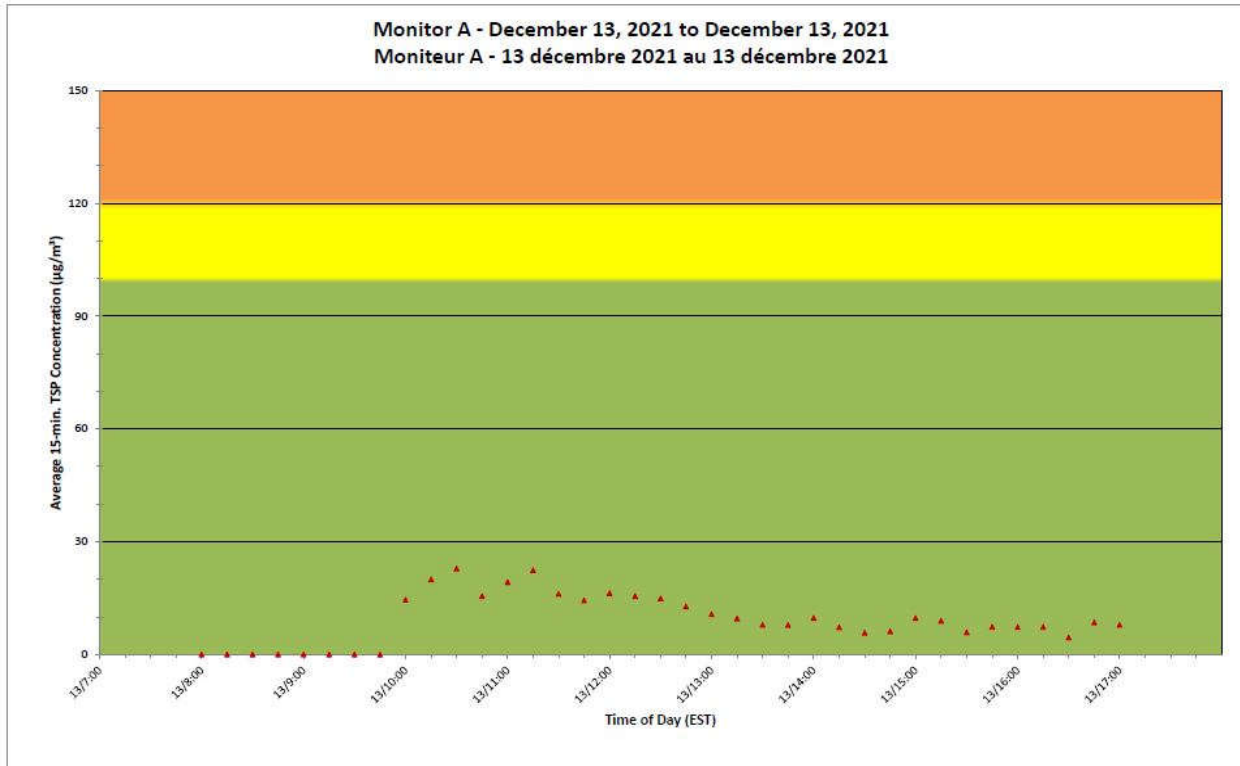

**Port Hope Project
Daily Dust Monitoring Data**

**Projet de Port Hope
Surveillance journalière des
particules en suspensions**

2021/12/13

Daily Statistics/Statistiques journalières

- **21** Maximum Concentration ($\mu\text{g}/\text{m}^3$)
  Concentration maximale ($\mu\text{g}/\text{m}^3$)
- **9** Average Concentration ($\mu\text{g}/\text{m}^3$)
  Concentration moyenne ($\mu\text{g}/\text{m}^3$)

Notes

No additional data. Aucune donnée additionnelle.