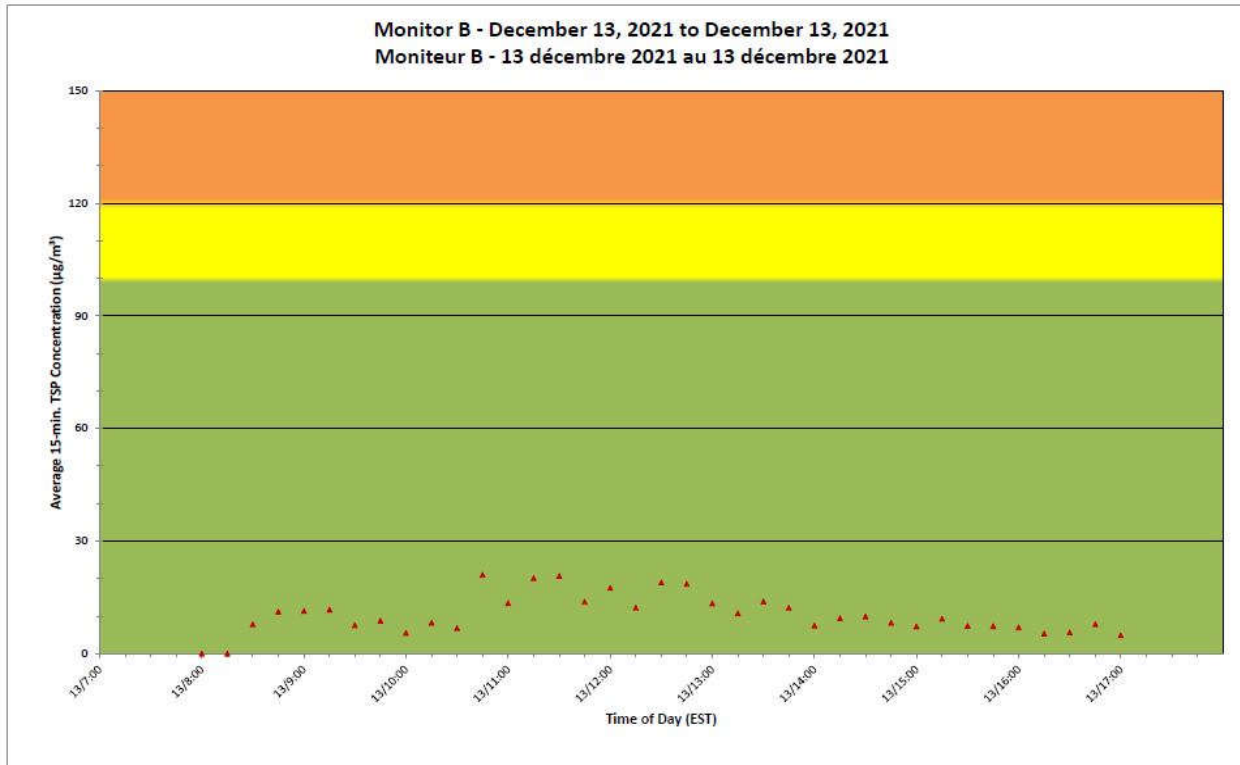

**Port Hope Project
Daily Dust Monitoring Data**

**Projet de Port Hope
Surveillance journalière des
particules en suspensions**

2021/12/13

Daily Statistics/Statistiques journalières

- **21** Maximum Concentration ($\mu\text{g}/\text{m}^3$)
  Concentration maximale ($\mu\text{g}/\text{m}^3$)
- **10** Average Concentration ($\mu\text{g}/\text{m}^3$)
  Concentration moyenne ($\mu\text{g}/\text{m}^3$)

Notes

No additional data. Aucune donnée additionnelle.