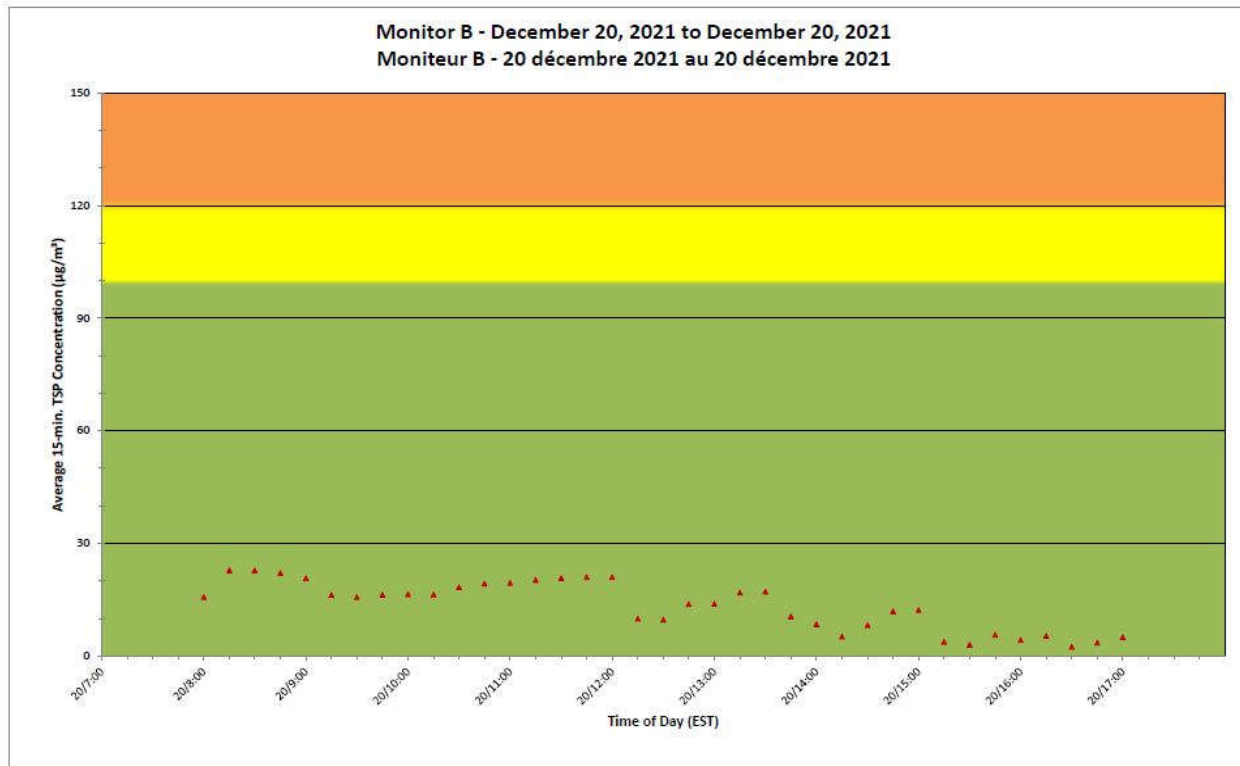

**Port Hope Project
Daily Dust Monitoring Data**

**Projet de Port Hope
Surveillance journalière des
particules en suspensions**

2021/12/20

Daily Statistics/Statistiques journalières

- **23** Maximum Concentration ($\mu\text{g}/\text{m}^3$)
  Concentration maximale ($\mu\text{g}/\text{m}^3$)
- **13** Average Concentration ($\mu\text{g}/\text{m}^3$)
  Concentration moyenne ($\mu\text{g}/\text{m}^3$)

Notes

No additional data. Aucune donnée additionnelle.