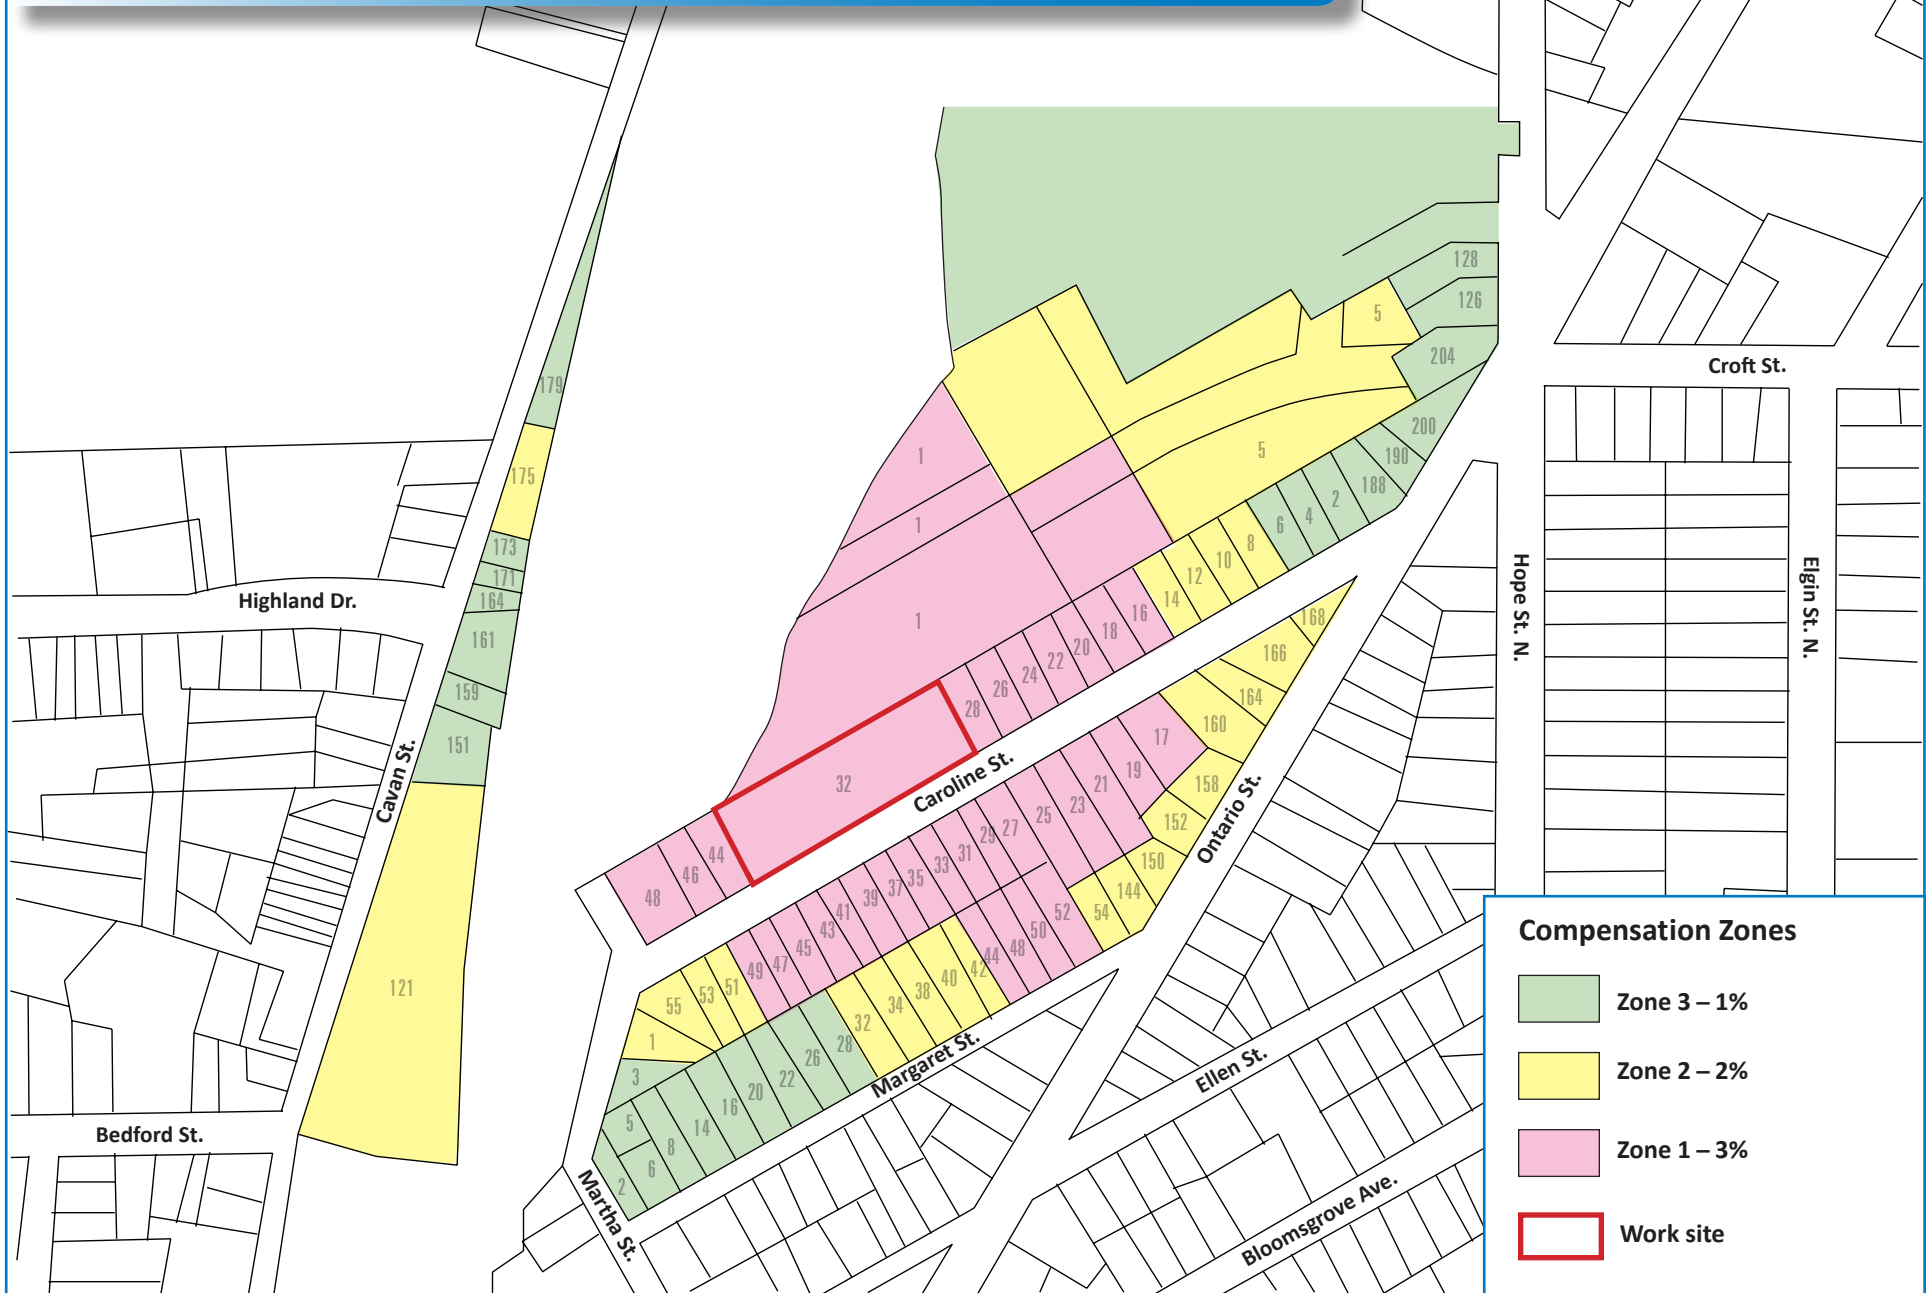

PVP Compensation Framework

Caroline Street Park

* All compensation frameworks will have a validation period for which the compensation zones and percentages would apply. The PHAI MO will have these compensation frameworks updated on a regular basis.