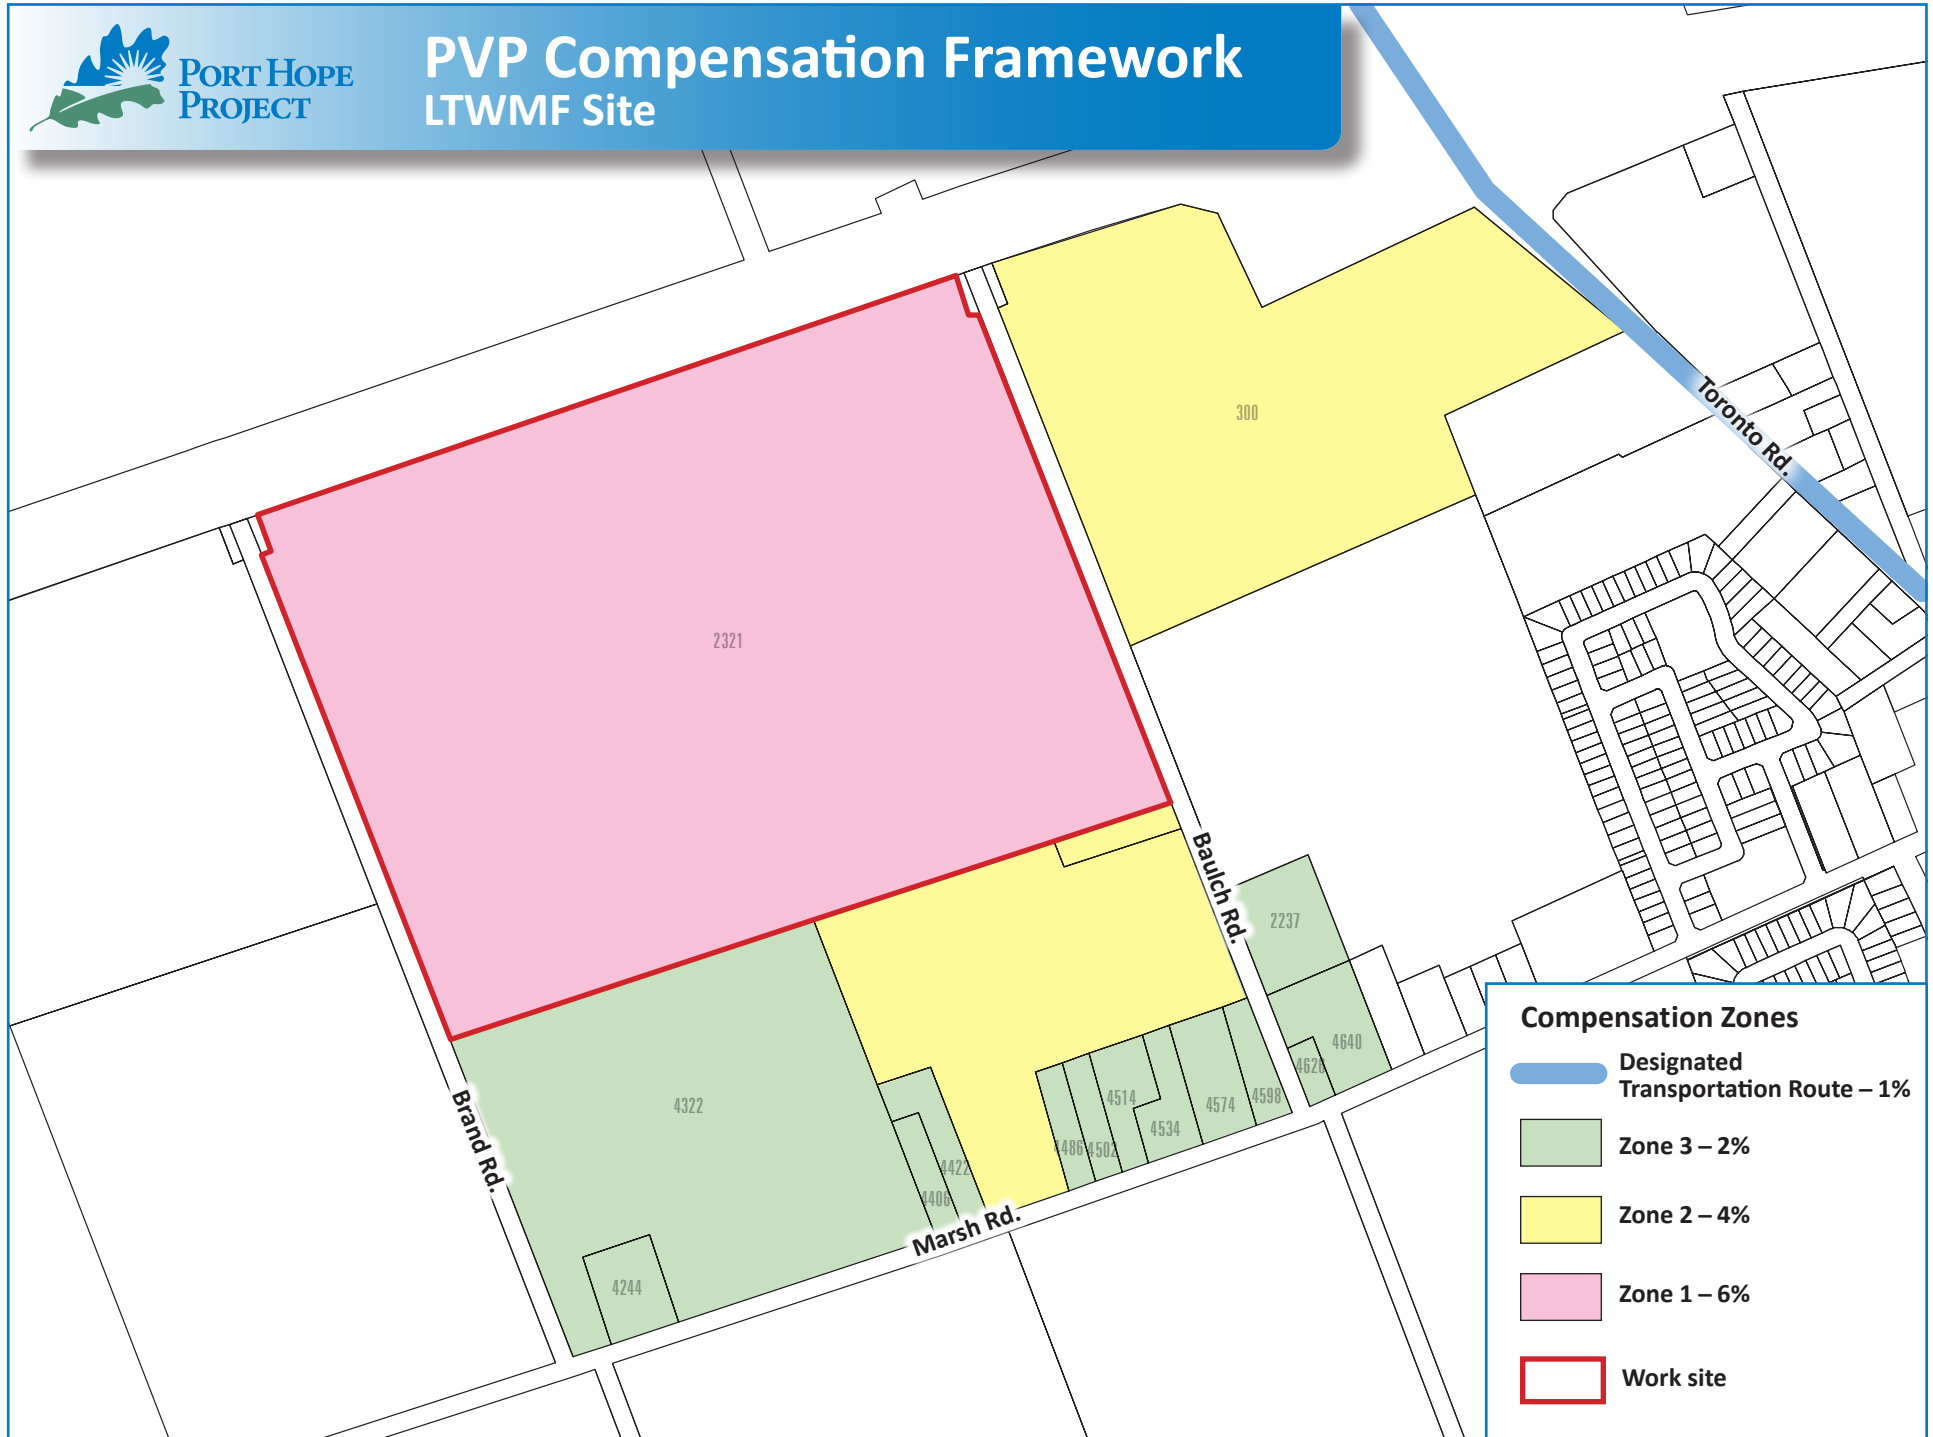

# PVP Compensation Framework LTWMF Site

\* All compensation frameworks will have a validation period for which the compensation zones and percentages would apply. The PHAI MO will have these compensation frameworks updated on a regular basis.