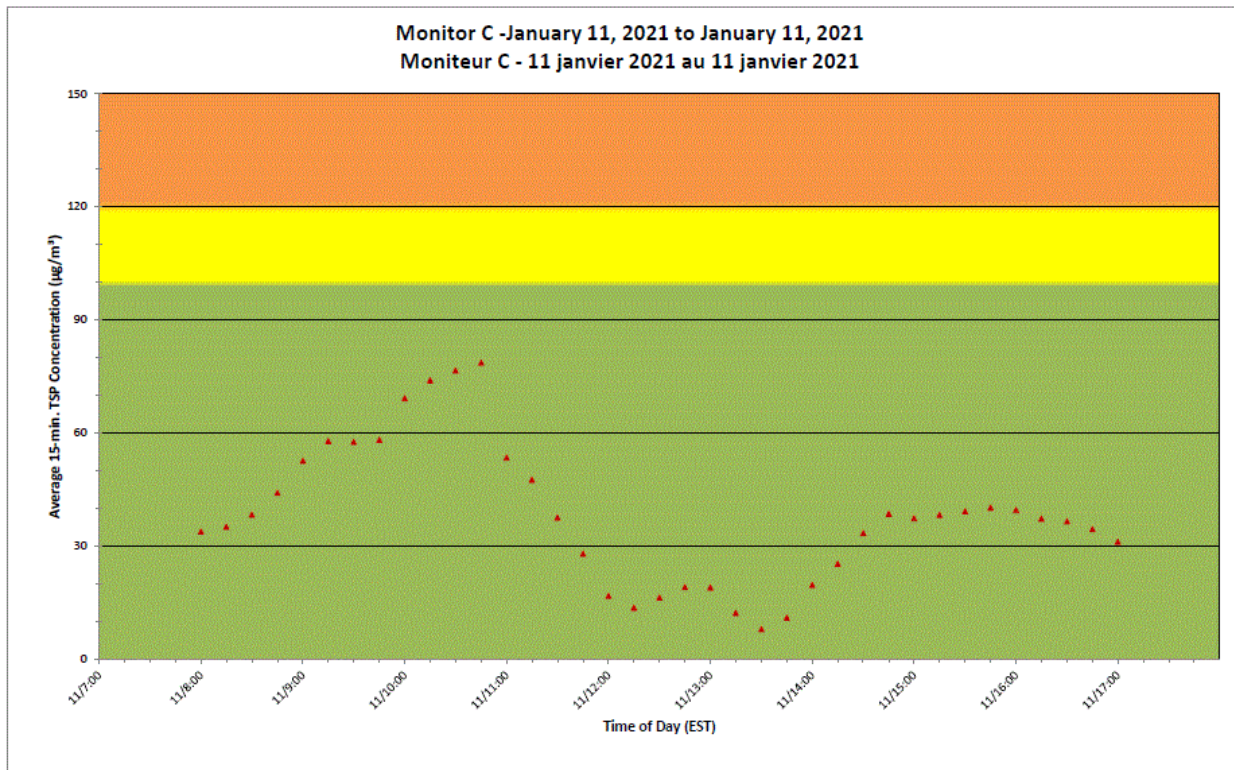

**Port Hope Project
Daily Dust Monitoring Data**

**Projet de Port Hope
Surveillance journalière des
particules en suspensions**

2021/01/11

Daily Statistics/Statistiques journalières

- **79** Maximum Concentration (µg/m³)
  Concentration maximale (µg/m³)
- **38** Average Concentration (µg/m³)
  Concentration moyenne (µg/m³)

Notes

No additional data. Aucune donnée additionnelle.