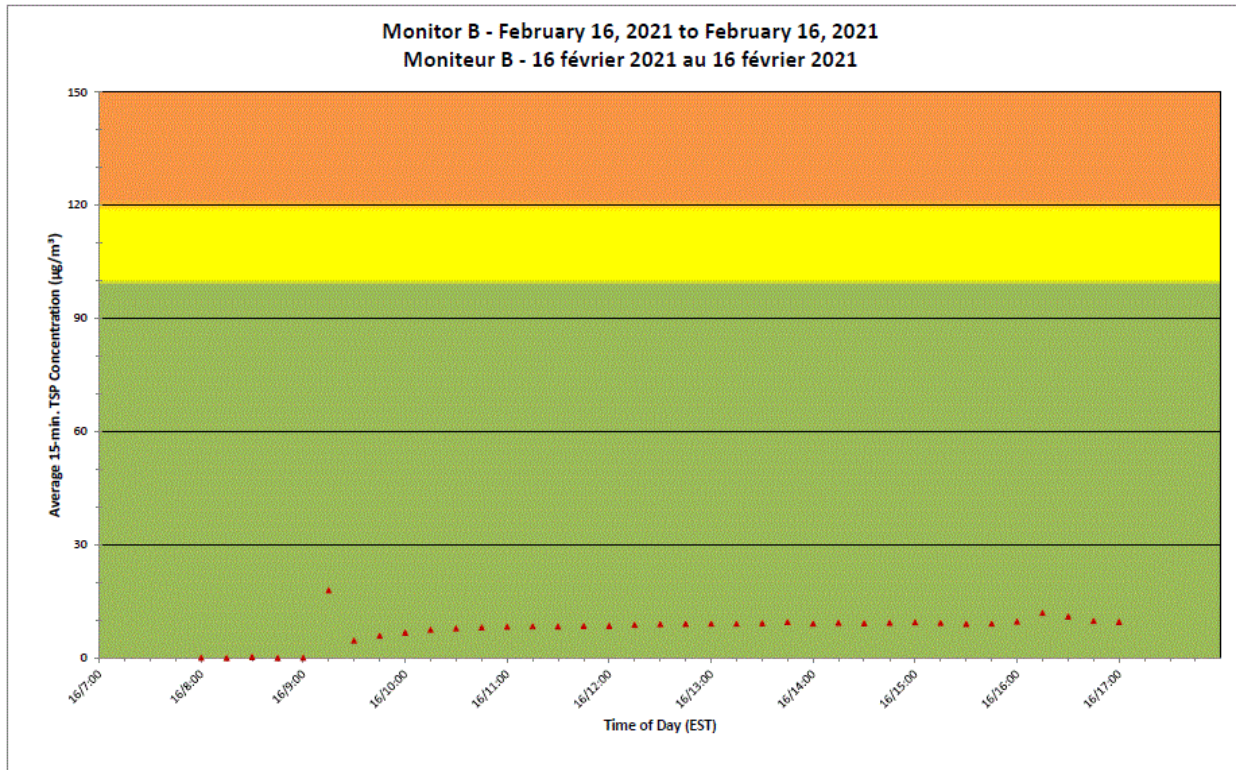

**Port Hope Project
Daily Dust Monitoring Data**

**Projet de Port Hope
Surveillance journalière des
particules en suspensions**

2021/02/16

Daily Statistics/Statistiques journalières

- **18** Maximum Concentration (µg/m³)
  Concentration maximale (µg/m³)
- **8** Average Concentration (µg/m³)
  Concentration moyenne (µg/m³)

Notes

No additional data. Aucune donnée additionnelle.