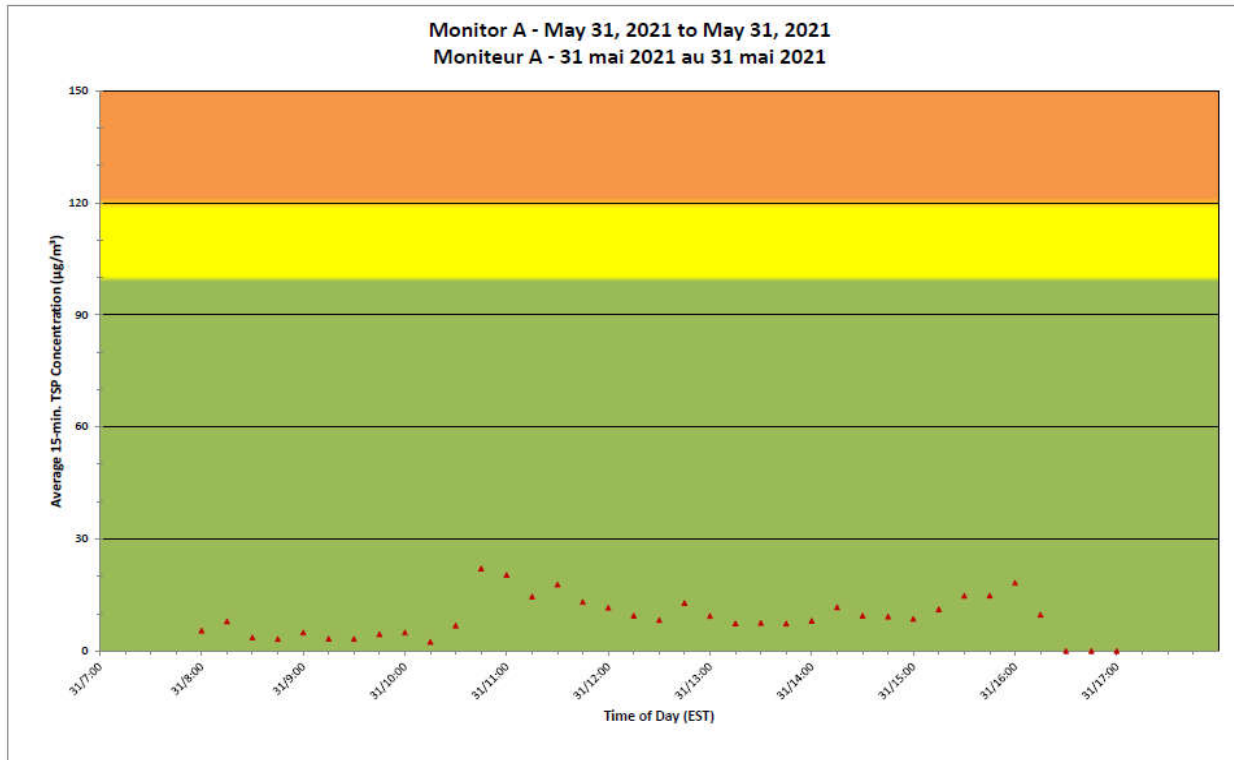

2021/05/31

Daily Statistics/Statistiques journalières

- 22** Maximum Concentration ($\mu\text{g}/\text{m}^3$)
 Concentration maximale ($\mu\text{g}/\text{m}^3$)
- 9** Average Concentration ($\mu\text{g}/\text{m}^3$)
 Concentration moyenne ($\mu\text{g}/\text{m}^3$)