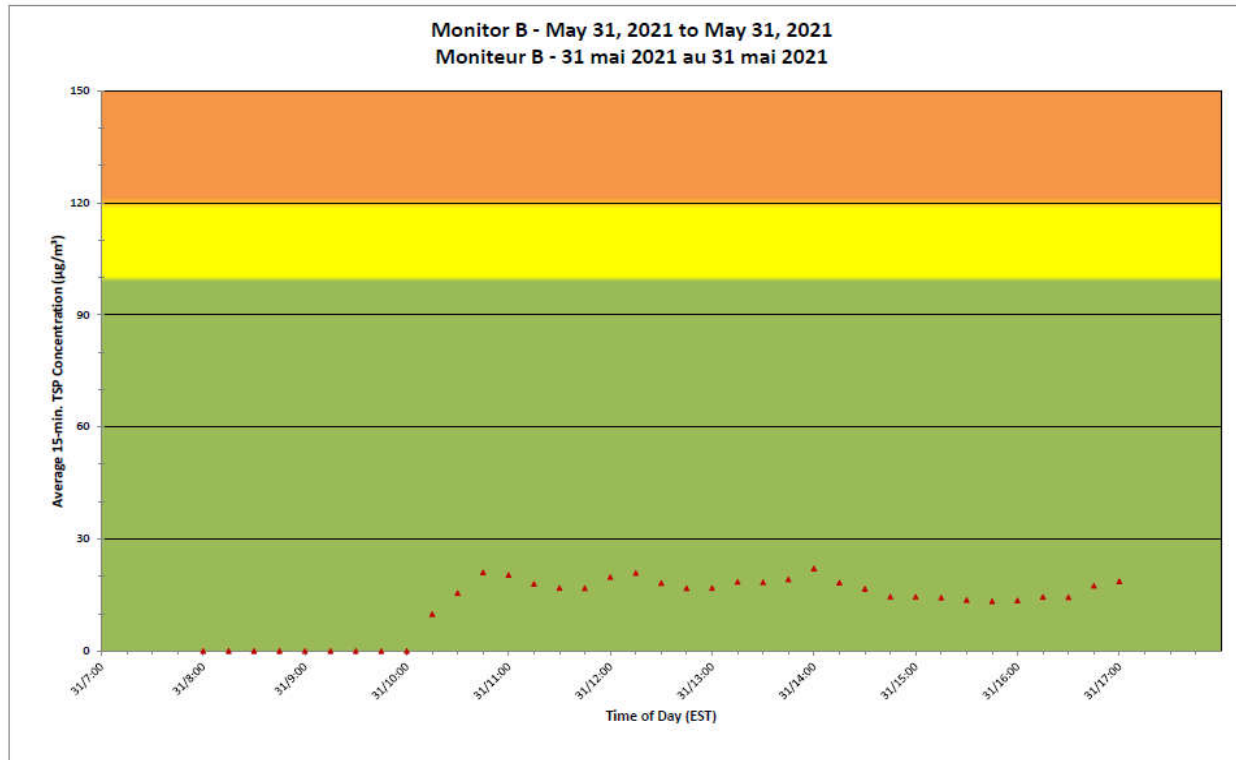

**Port Hope Project
Daily Dust Monitoring Data**

**Projet de Port Hope
Surveillance journalière des
particules en suspensions**

2021/05/31

Daily Statistics/Statistiques journalières

- **22** Maximum Concentration (µg/m³)
  Concentration maximale (µg/m³)
- **13** Average Concentration (µg/m³)
  Concentration moyenne (µg/m³)

Notes

No additional data. Aucune donnée additionnelle.