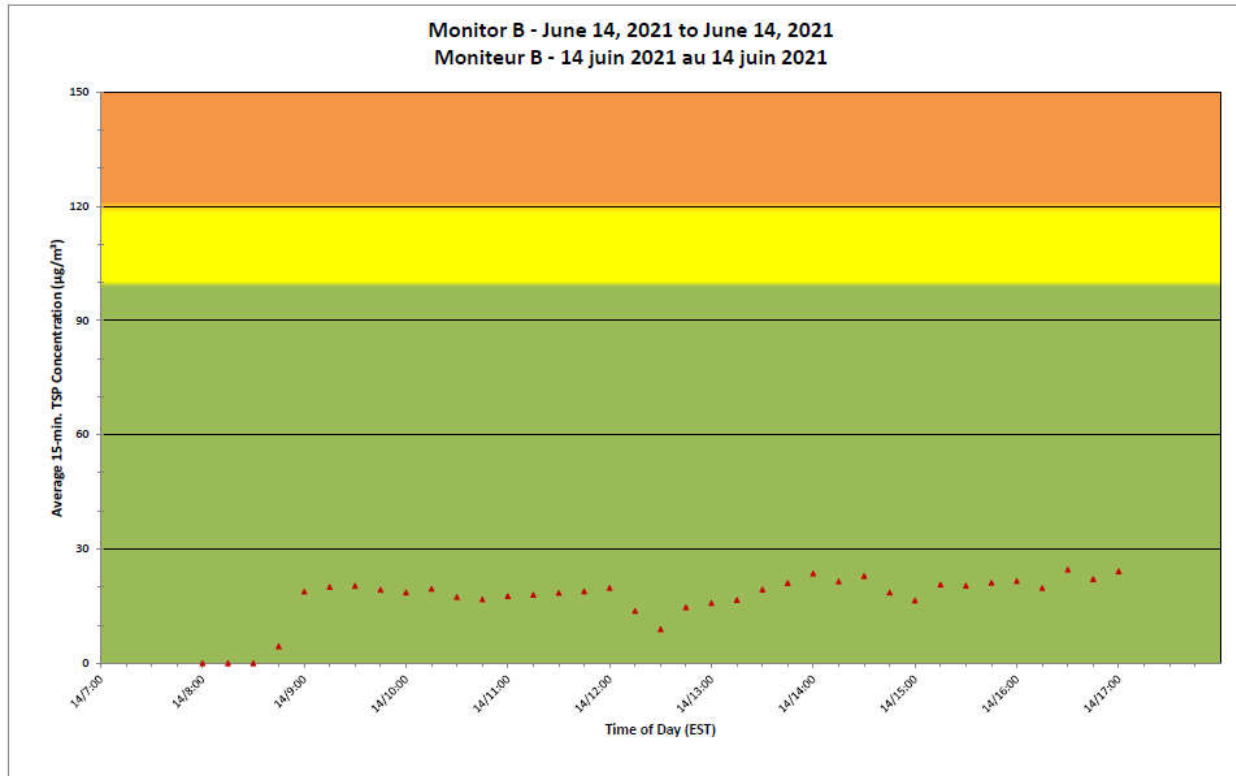

**Port Hope Project
Daily Dust Monitoring Data**

**Projet de Port Hope
Surveillance journalière des
particules en suspensions**

2021/06/14

Daily Statistics/Statistiques journalières

- **25** Maximum Concentration ($\mu\text{g}/\text{m}^3$)
  Concentration maximale ($\mu\text{g}/\text{m}^3$)
- **17** Average Concentration ($\mu\text{g}/\text{m}^3$)
  Concentration moyenne ($\mu\text{g}/\text{m}^3$)

Notes

No additional data. Aucune donnée additionnelle.