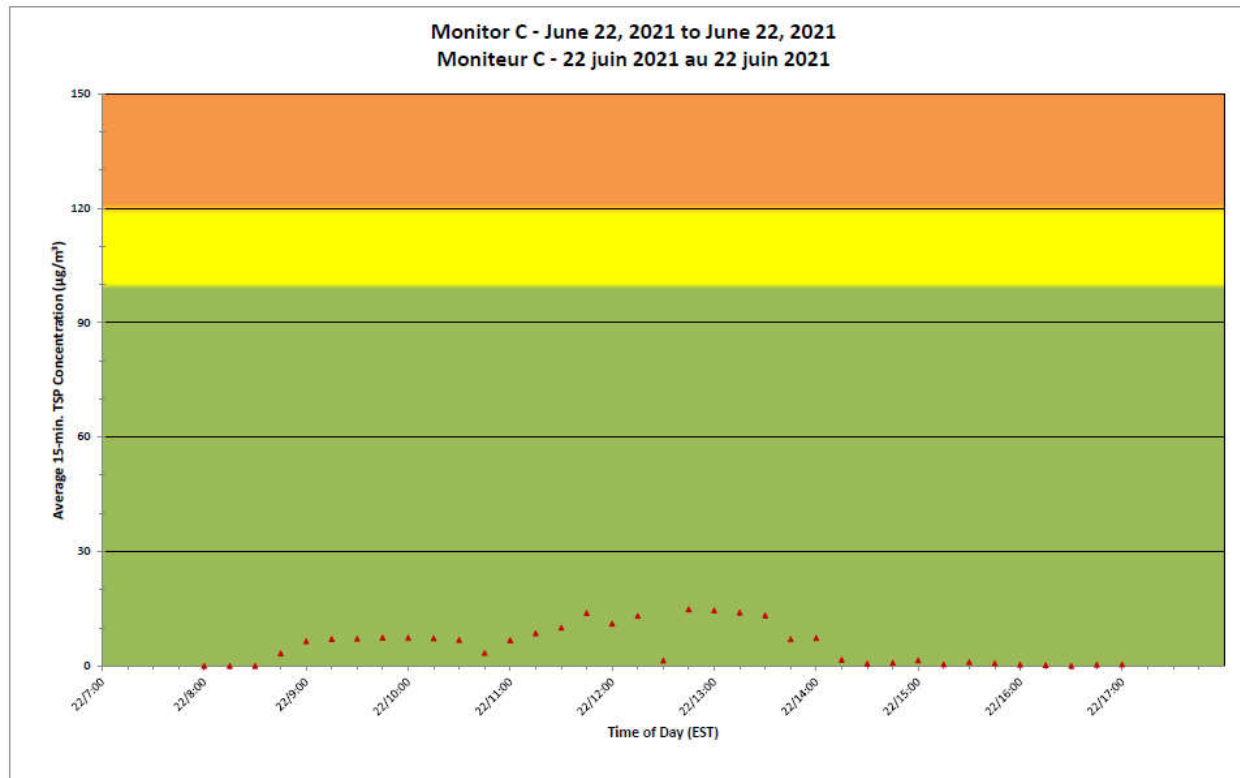

**Port Hope Project
Daily Dust Monitoring Data**

**Projet de Port Hope
Surveillance journalière des
particules en suspensions**

2021/06/22

Daily Statistics/Statistiques journalières

- **15** Maximum Concentration ($\mu\text{g}/\text{m}^3$)
  Concentration maximale ($\mu\text{g}/\text{m}^3$)
- **5** Average Concentration ($\mu\text{g}/\text{m}^3$)
  Concentration moyenne ($\mu\text{g}/\text{m}^3$)

Notes

No additional data. Aucune donnée additionnelle.