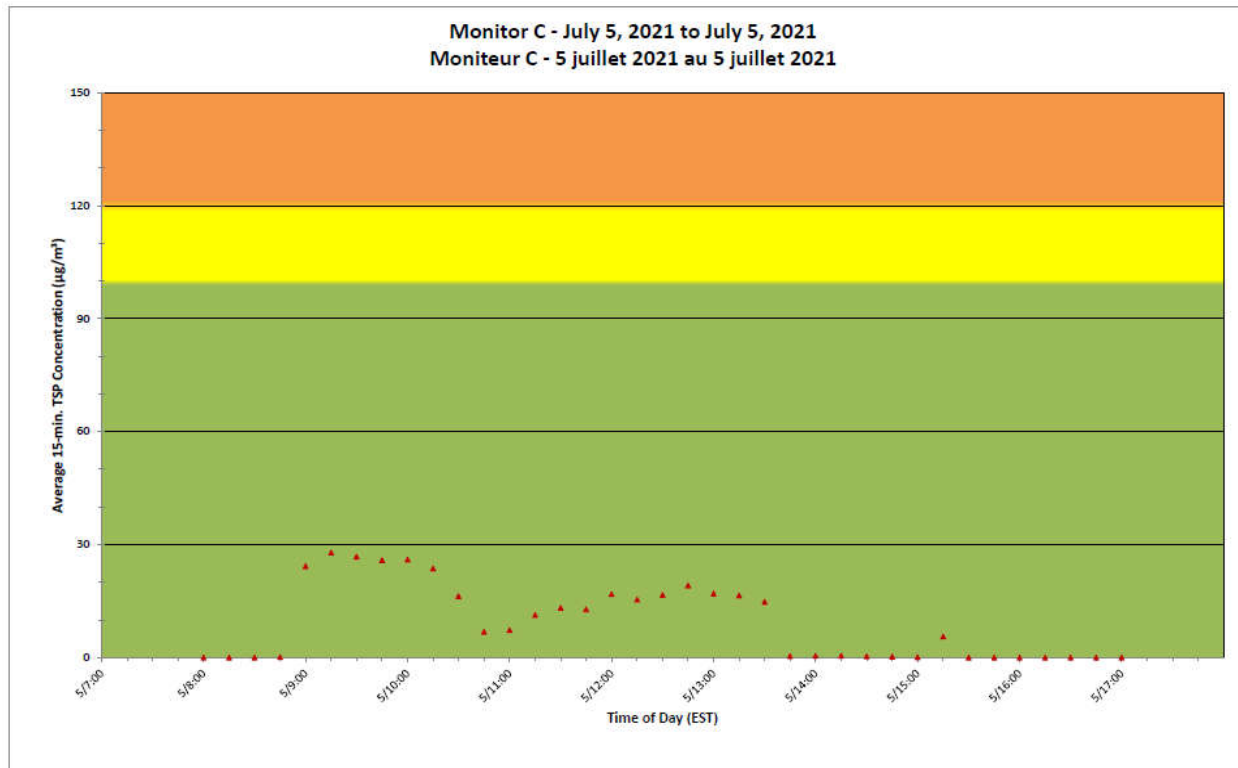

**Port Hope Project
Daily Dust Monitoring Data**

**Projet de Port Hope
Surveillance journalière des
particules en suspensions**

2021/07/05

Daily Statistics/Statistiques journalières

- **28** Maximum Concentration (µg/m³)
  Concentration maximale (µg/m³)
- **9** Average Concentration (µg/m³)
  Concentration moyenne (µg/m³)

Notes

No additional data. Aucune donnée additionnelle.