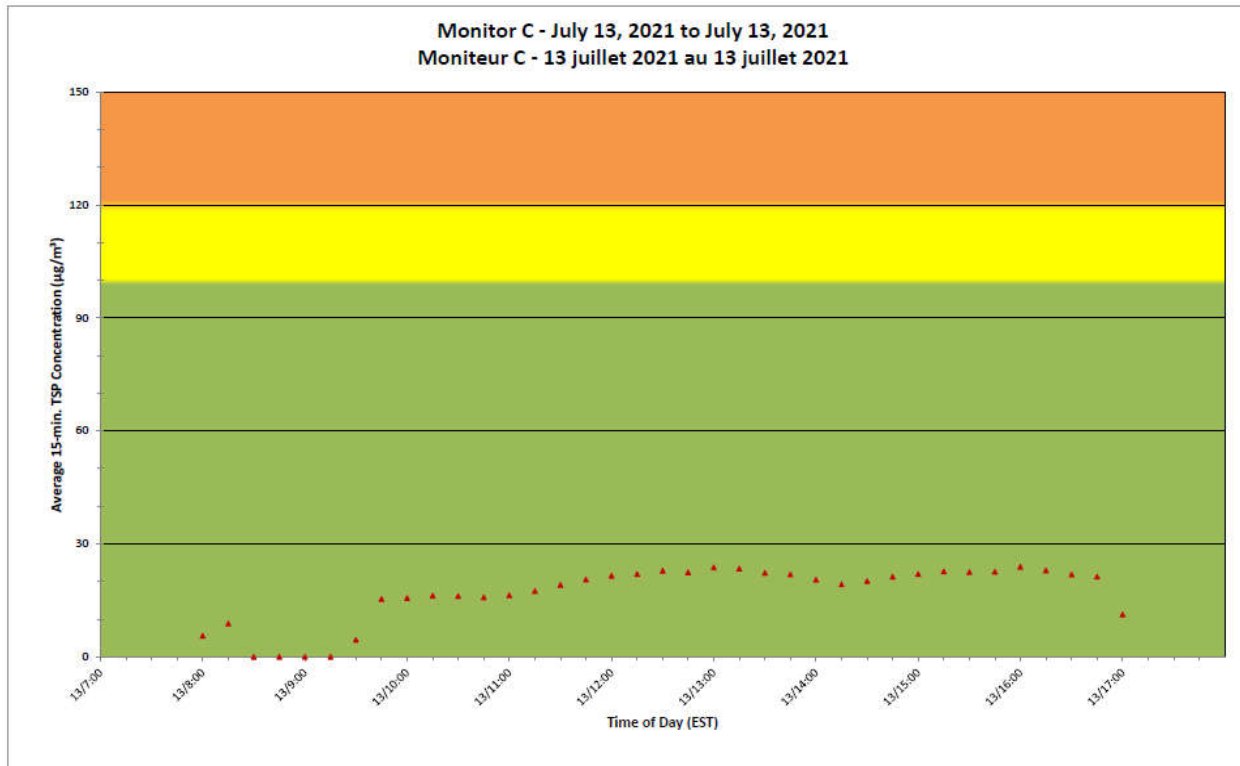

**Port Hope Project
Daily Dust Monitoring Data**

**Projet de Port Hope
Surveillance journalière des
particules en suspensions**

2021/07/13

Daily Statistics/Statistiques journalières

- **24** Maximum Concentration (µg/m³)
  Concentration maximale (µg/m³)
- **17** Average Concentration (µg/m³)
  Concentration moyenne (µg/m³)

Notes

No additional data. Aucune donnée additionnelle.