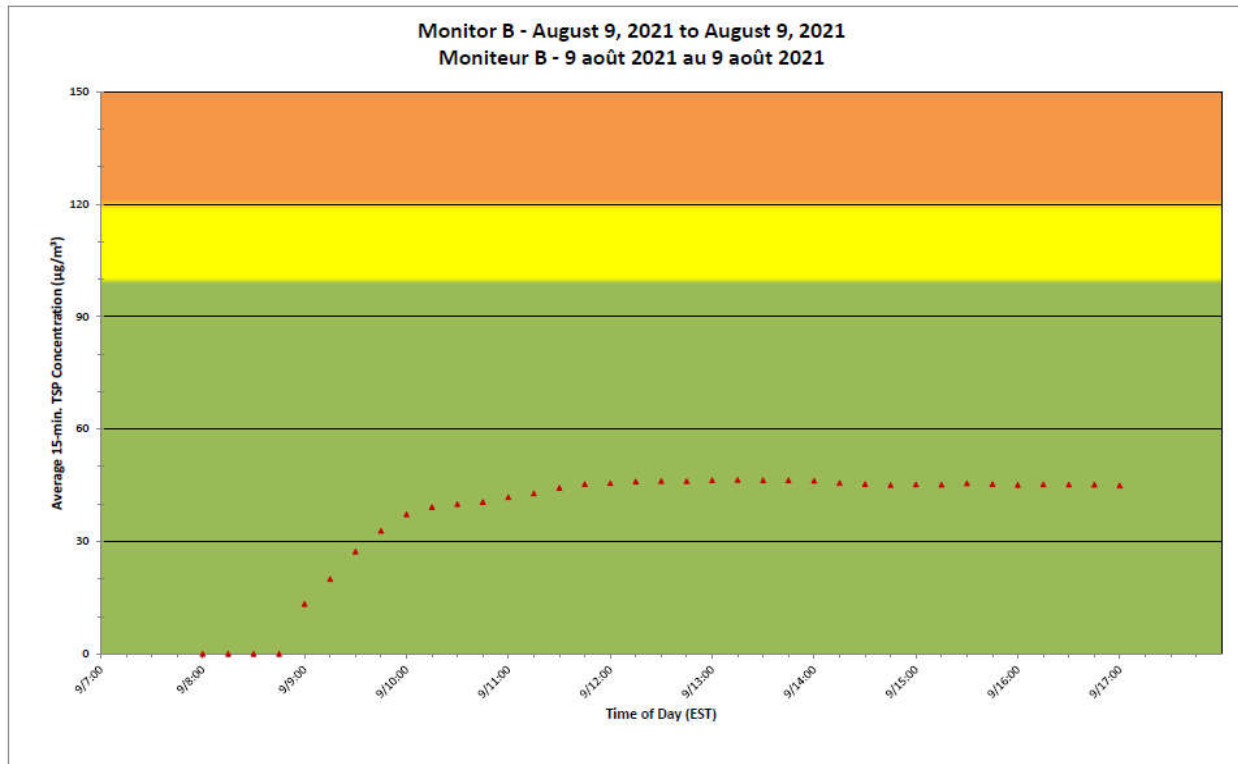

**Port Hope Project
Daily Dust Monitoring Data**

**Projet de Port Hope
Surveillance journalière des
particules en suspensions**

2021/08/09

Daily Statistics/Statistiques journalières

- **46** Maximum Concentration (µg/m³)
  Concentration maximale (µg/m³)
- **37** Average Concentration (µg/m³)
  Concentration moyenne (µg/m³)

Notes

No additional data. Aucune donnée additionnelle.