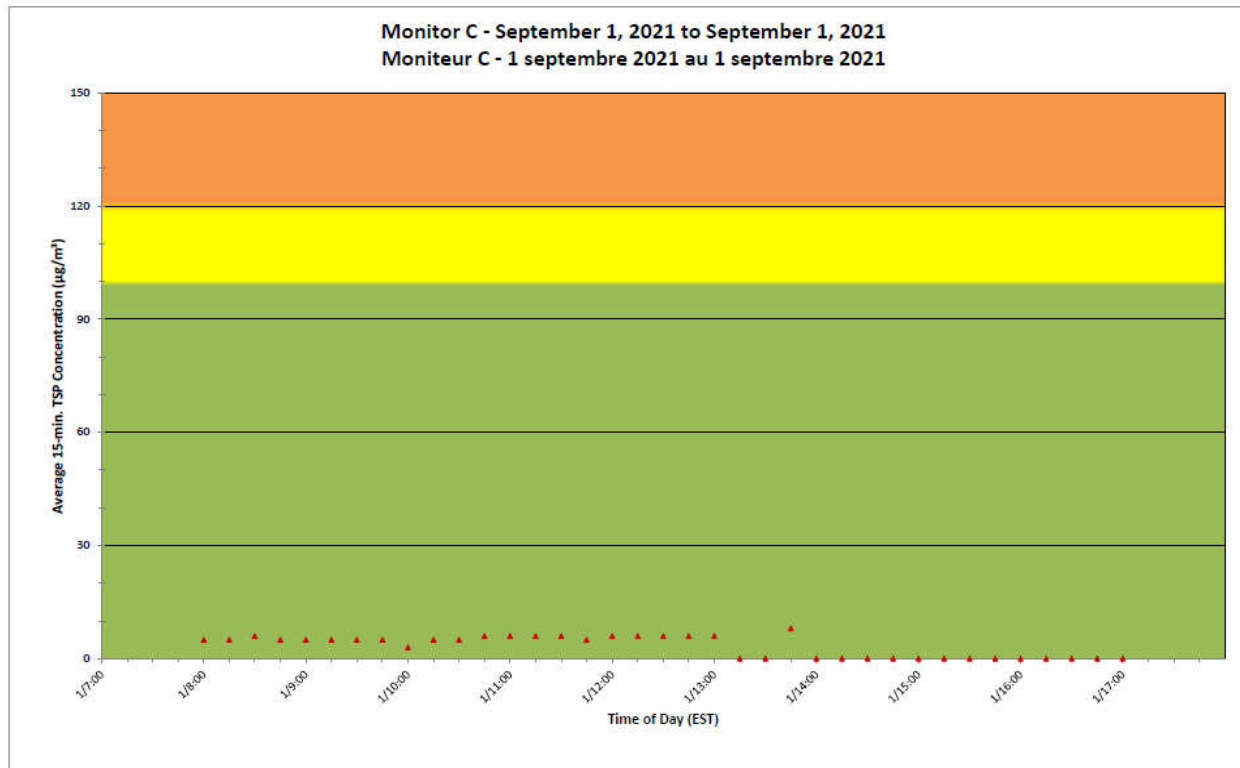

**Port Hope Project
Daily Dust Monitoring Data**

**Projet de Port Hope
Surveillance journalière des
particules en suspensions**

2021/09/01

Daily Statistics/Statistiques journalières

- **8** Maximum Concentration ($\mu\text{g}/\text{m}^3$)
  Concentration maximale ($\mu\text{g}/\text{m}^3$)
- **3** Average Concentration ($\mu\text{g}/\text{m}^3$)
  Concentration moyenne ($\mu\text{g}/\text{m}^3$)

Notes

No additional data. Aucune donnée additionnelle.