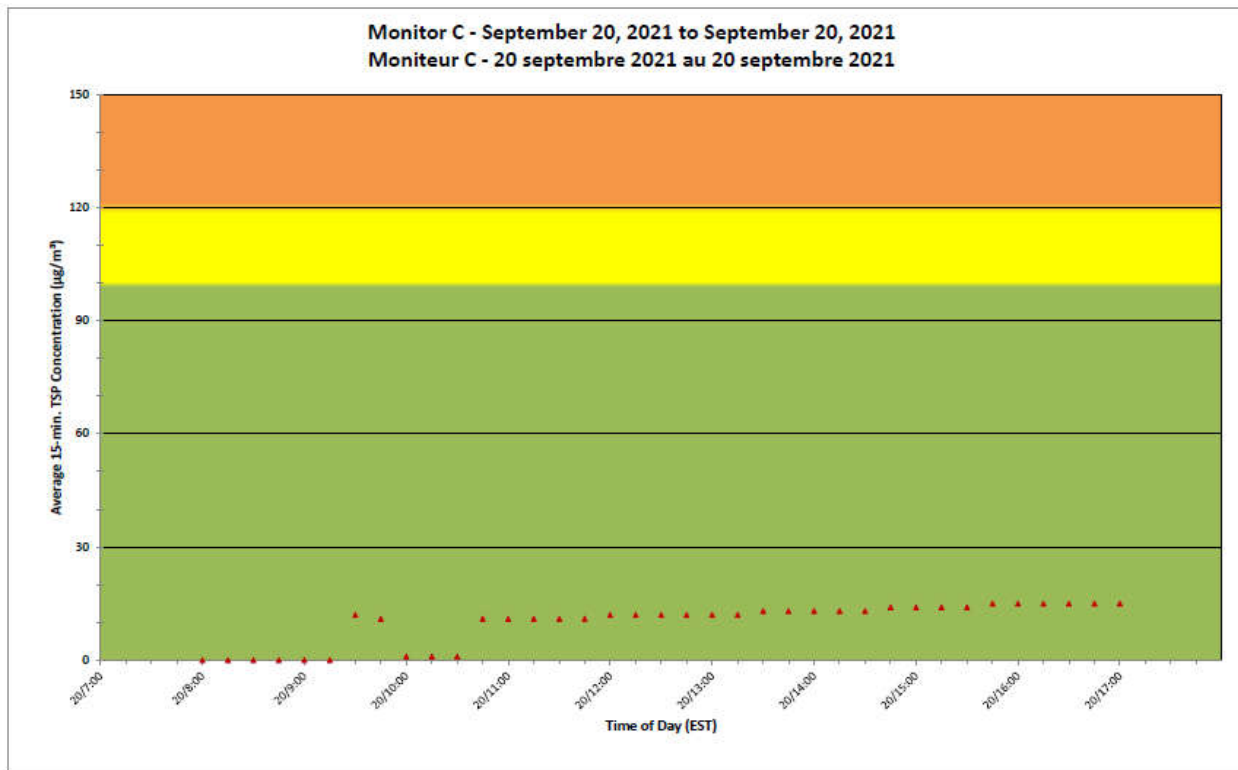

**Port Hope Project
Daily Dust Monitoring Data**

**Projet de Port Hope
Surveillance journalière des
particules en suspensions**

2021/09/20

Daily Statistics/Statistiques journalières

- **15** Maximum Concentration (µg/m³)
  Concentration maximale (µg/m³)
- **10** Average Concentration (µg/m³)
  Concentration moyenne (µg/m³)

Notes

No additional data. Aucune donnée additionnelle.