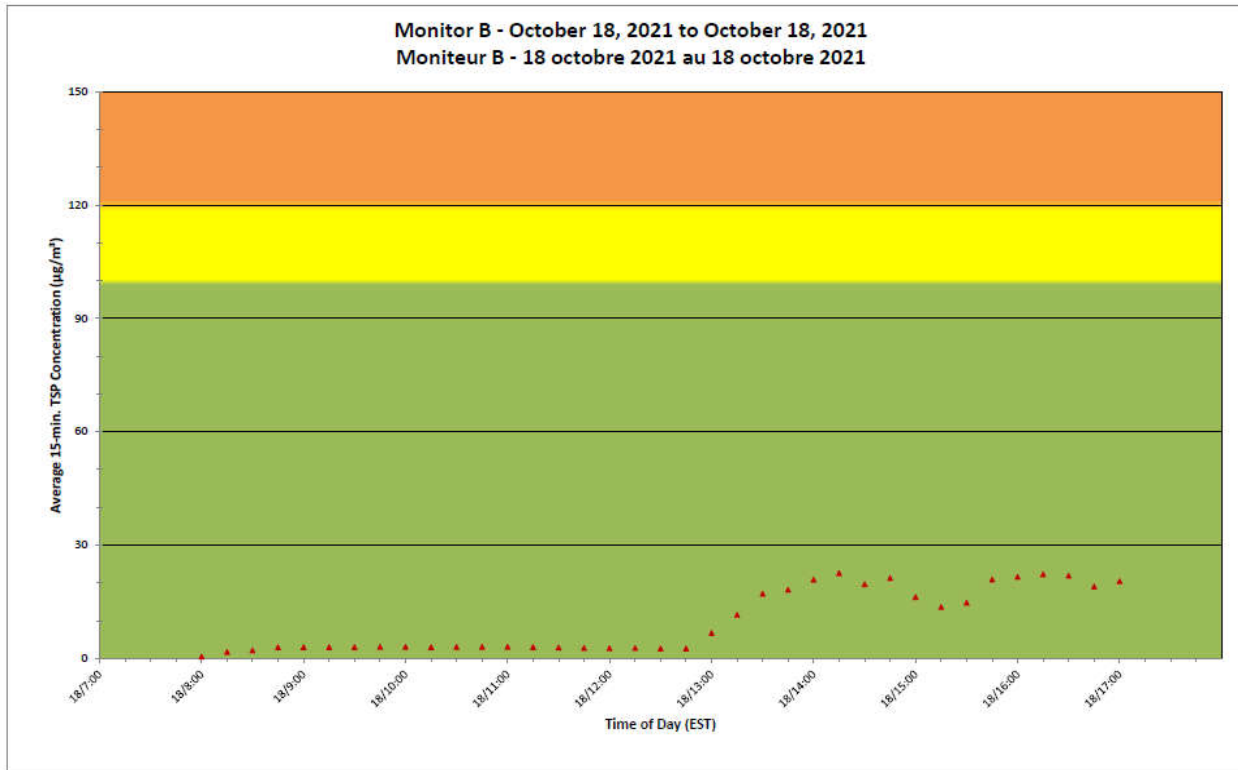

**Port Hope Project
Daily Dust Monitoring Data**

**Projet de Port Hope
Surveillance journalière des
particules en suspensions**

2021/10/18

Daily Statistics/Statistiques journalières

- **23** Maximum Concentration (µg/m³)
  Concentration maximale (µg/m³)
- **10** Average Concentration (µg/m³)
  Concentration moyenne (µg/m³)

Notes

No additional data. Aucune donnée additionnelle.