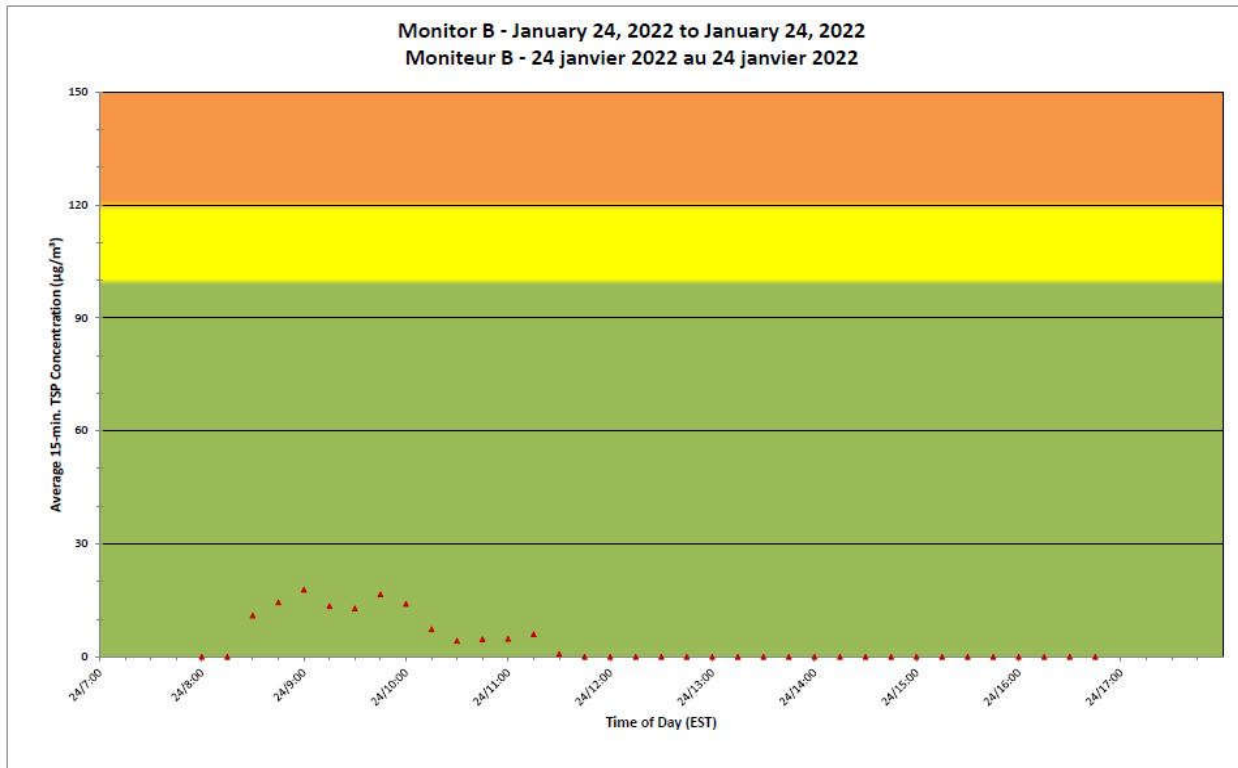

**Port Hope Project
Daily Dust Monitoring Data**

**Projet de Port Hope
Surveillance journalière des
particules en suspensions**

2022/01/24

Daily Statistics/Statistiques journalières

- **18** Maximum Concentration ($\mu\text{g}/\text{m}^3$)
  Concentration maximale ($\mu\text{g}/\text{m}^3$)
- **3** Average Concentration ($\mu\text{g}/\text{m}^3$)
  Concentration moyenne ($\mu\text{g}/\text{m}^3$)

Notes

No additional data. Aucune donnée additionnelle.