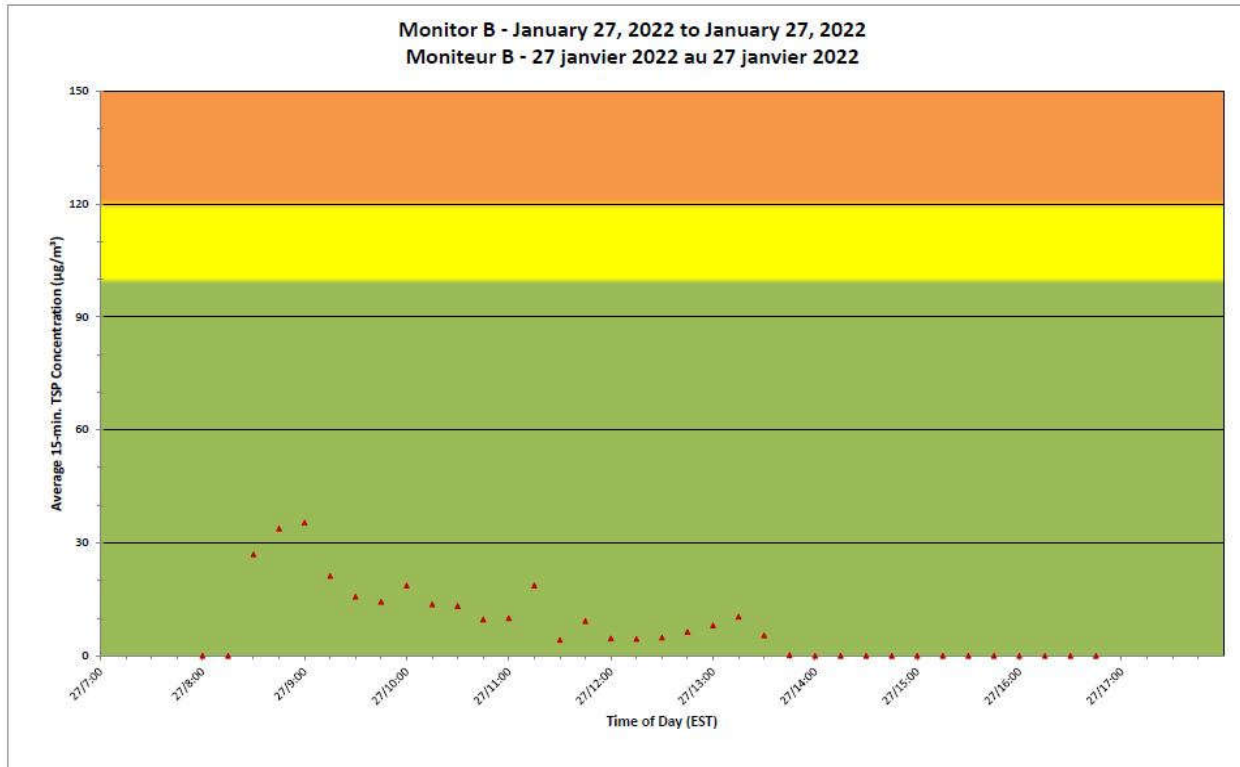

**Port Hope Project
Daily Dust Monitoring Data**

**Projet de Port Hope
Surveillance journalière des
particules en suspensions**

2022/01/27

Daily Statistics/Statistiques journalières

- **35** Maximum Concentration (µg/m³)
  Concentration maximale (µg/m³)
- **8** Average Concentration (µg/m³)
  Concentration moyenne (µg/m³)

Notes

No additional data. Aucune donnée additionnelle.