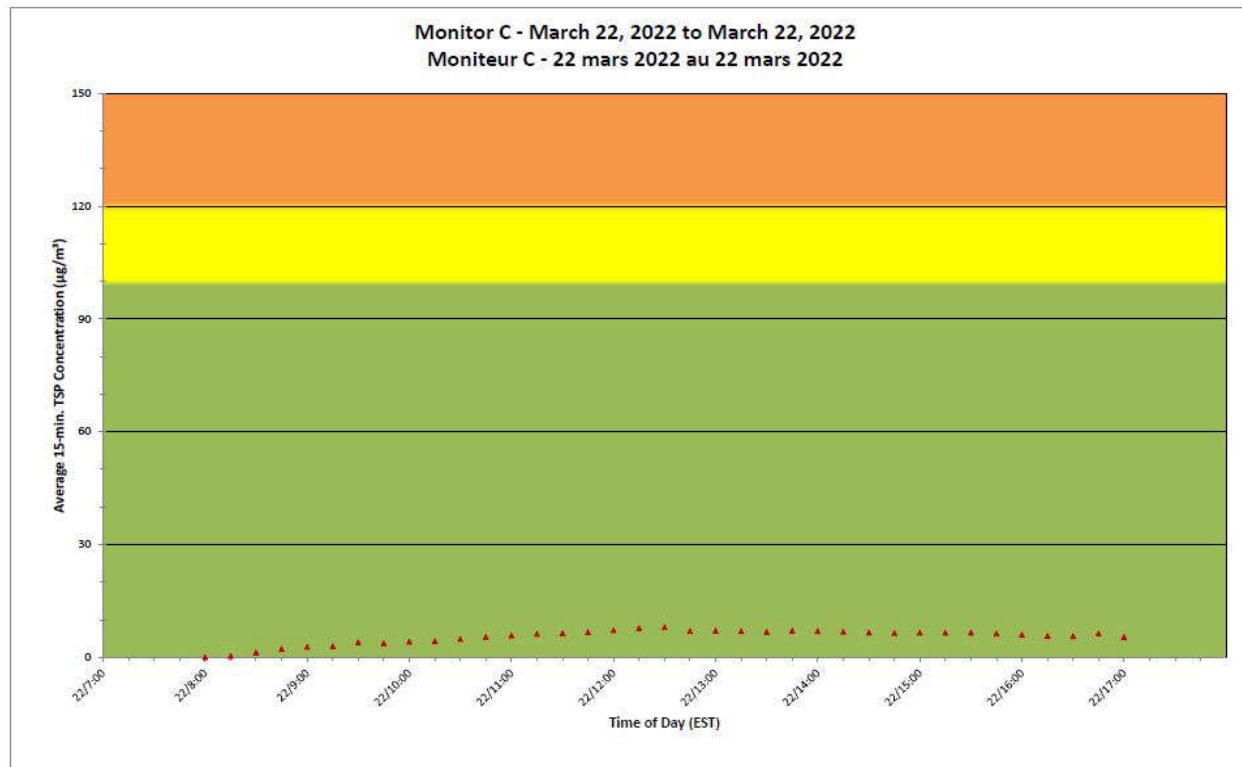

**Port Hope Project
Daily Dust Monitoring Data**

**Projet de Port Hope
Surveillance journalière des
particules en suspensions**

2022/03/22

Daily Statistics/Statistiques journalières

- **8** Maximum Concentration ($\mu\text{g}/\text{m}^3$)
  Concentration maximale ($\mu\text{g}/\text{m}^3$)
- **5** Average Concentration ($\mu\text{g}/\text{m}^3$)
  Concentration moyenne ($\mu\text{g}/\text{m}^3$)

Notes

No additional data. Aucune donnée additionnelle.