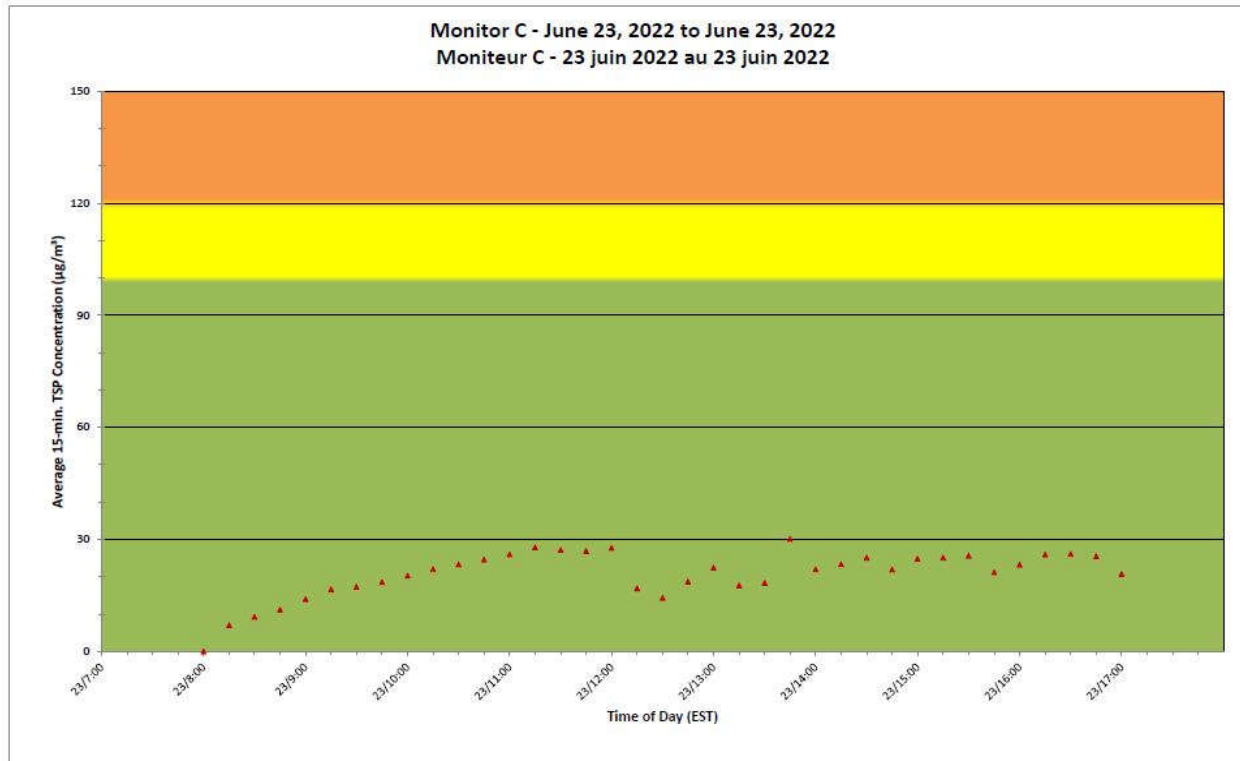

**Port Hope Project
Daily Dust Monitoring Data**

**Projet de Port Hope
Surveillance journalière des
particules en suspensions**

2022/06/23

Daily Statistics/Statistiques journalières

- **30** Maximum Concentration (µg/m³)
  Concentration maximale (µg/m³)
- **21** Average Concentration (µg/m³)
  Concentration moyenne (µg/m³)

Notes

No additional data. Aucune donnée additionnelle.