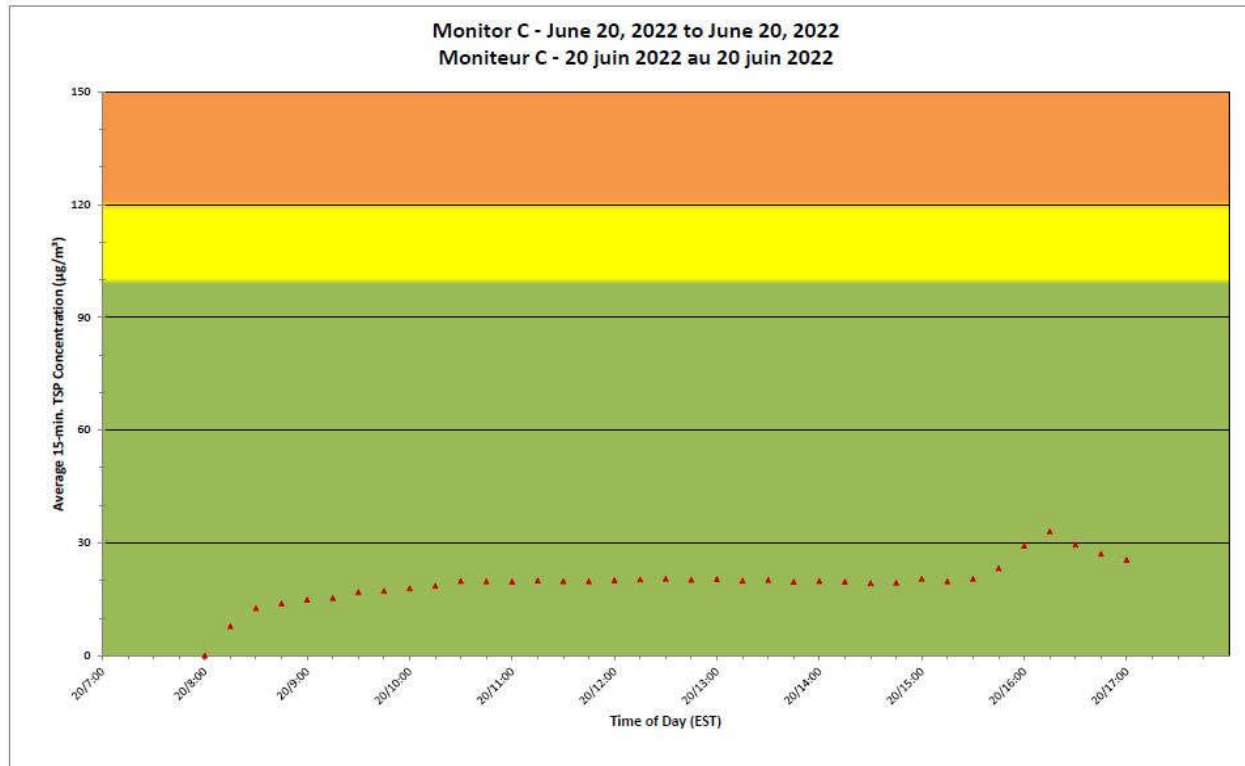

Port Hope Project Daily Dust Monitoring Data

Projet de Port Hope Surveillance journalière des particules en suspensions

2022/06/20

Daily Statistics/Statistiques journalières

- **33** Maximum Concentration ($\mu\text{g}/\text{m}^3$)
  Concentration maximale ($\mu\text{g}/\text{m}^3$)
- **20** Average Concentration ($\mu\text{g}/\text{m}^3$)
  Concentration moyenne ($\mu\text{g}/\text{m}^3$)

Notes

No additional data. Aucune donnée additionnelle.