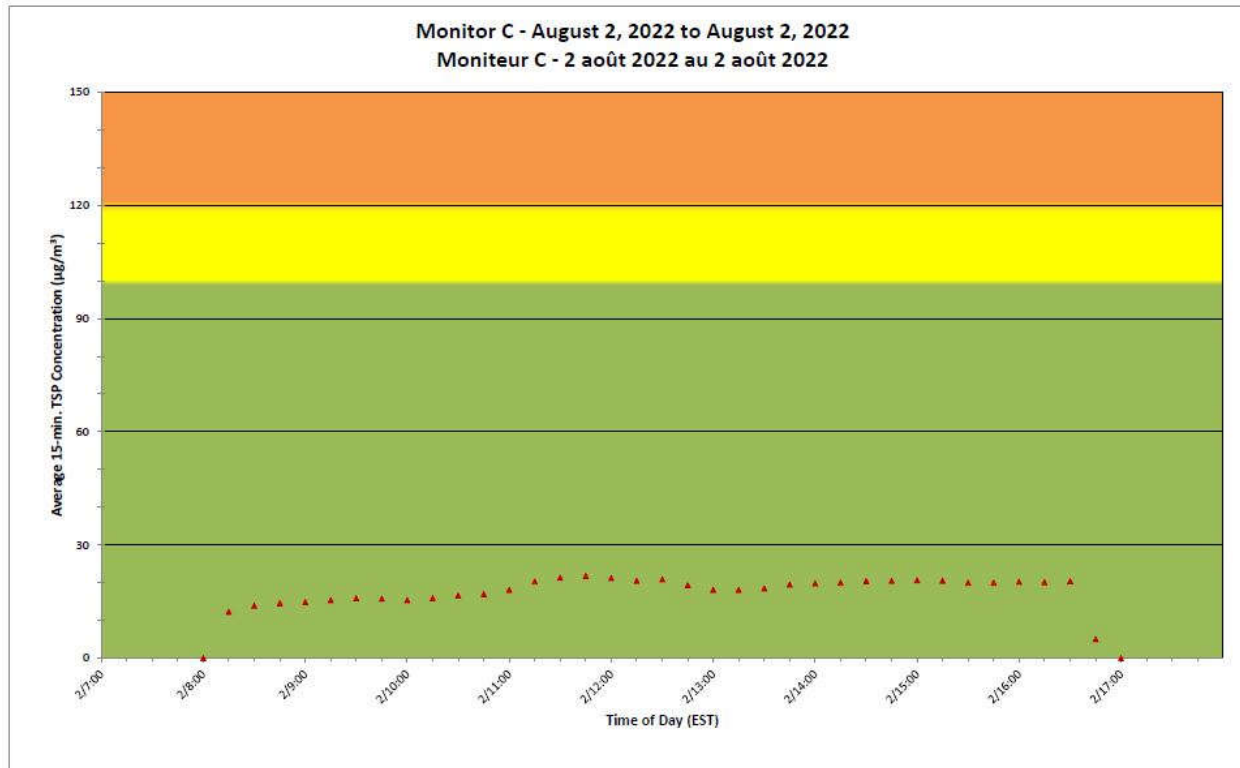

Port Hope Project Daily Dust Monitoring Data

Projet de Port Hope Surveillance journalière des particules en suspensions

2022/08/02

Daily Statistics/Statistiques journalières

- **22** Maximum Concentration ($\mu\text{g}/\text{m}^3$)
  Concentration maximale ($\mu\text{g}/\text{m}^3$)
- **17** Average Concentration ($\mu\text{g}/\text{m}^3$)
  Concentration moyenne ($\mu\text{g}/\text{m}^3$)

Notes

No additional data. Aucune donnée additionnelle.