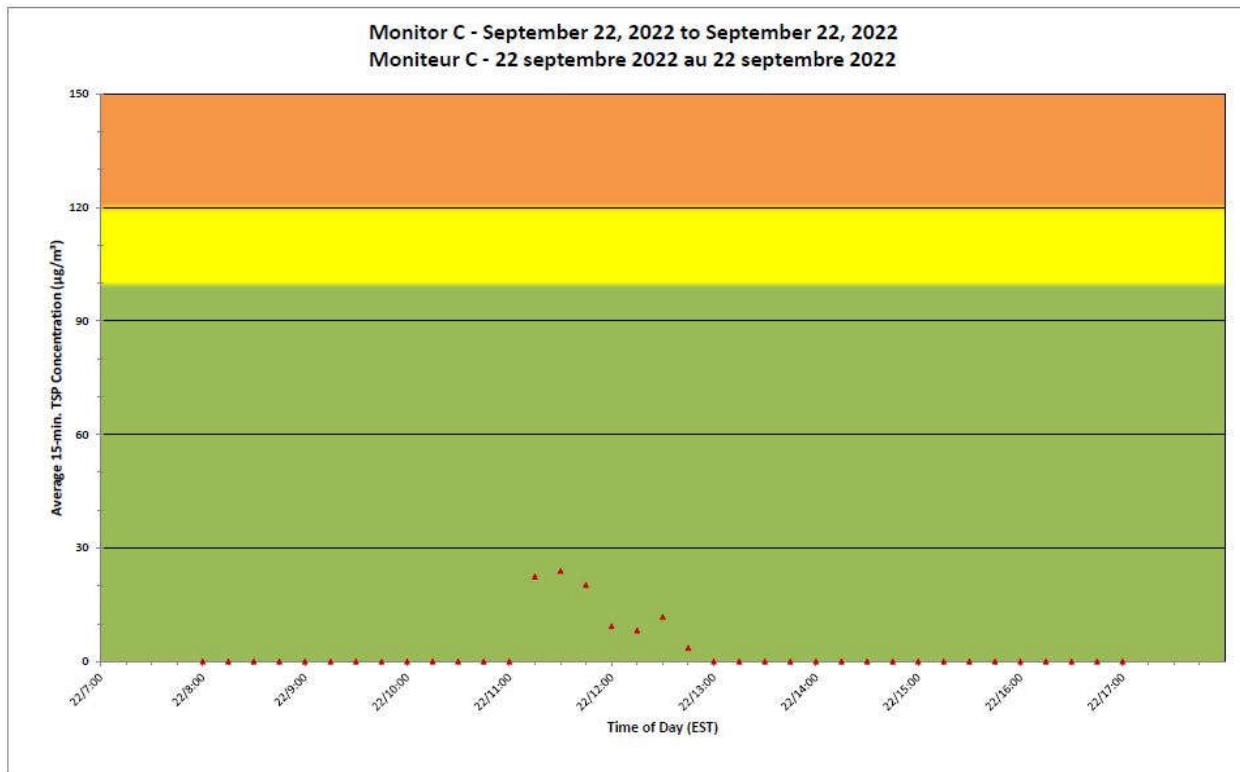

**Port Hope Project
Daily Dust Monitoring Data**

**Projet de Port Hope
Surveillance journalière des
particules en suspensions**

2022/09/22

Daily Statistics/Statistiques journalières

- **24** Maximum Concentration (µg/m³)
  Concentration maximale (µg/m³)
- **3** Average Concentration (µg/m³)
  Concentration moyenne (µg/m³)

Notes

No additional data. Aucune donnée additionnelle.