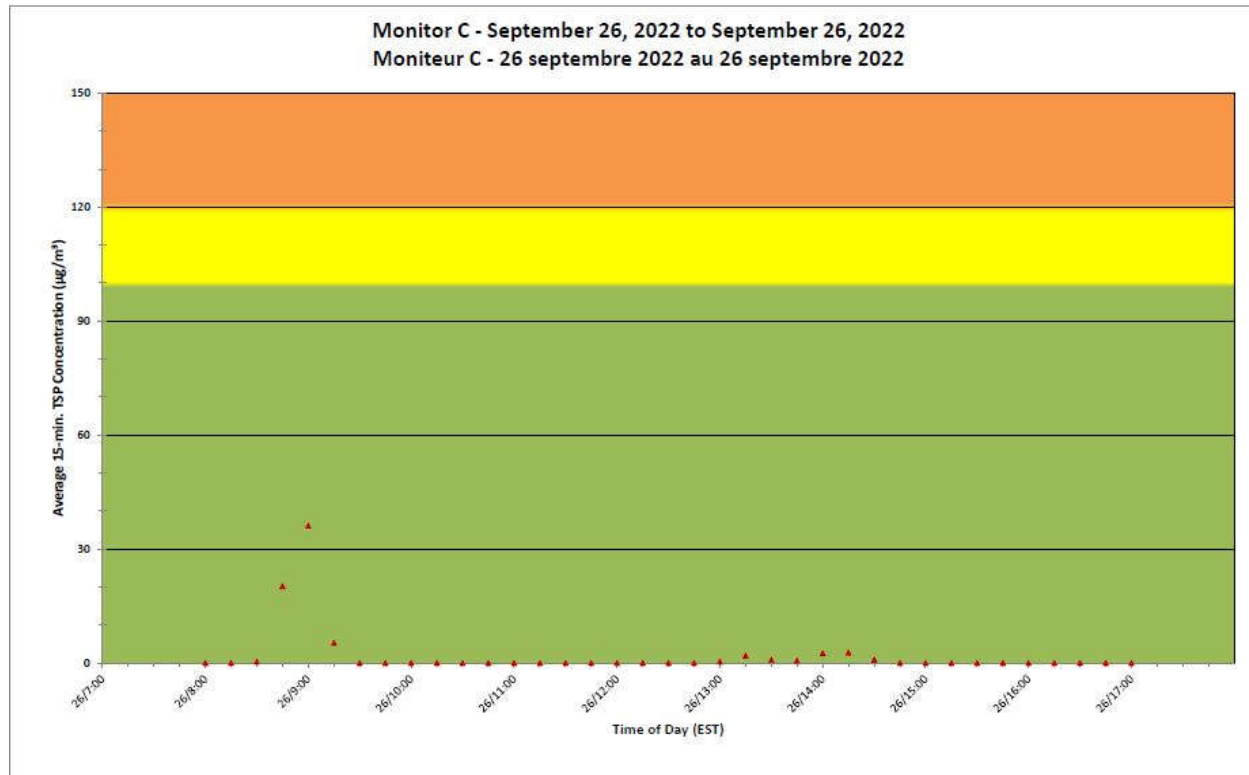

**Port Hope Project
Daily Dust Monitoring Data**

**Projet de Port Hope
Surveillance journalière des
particules en suspensions**

2022/09/26

Daily Statistics/Statistiques journalières

- **36** Maximum Concentration (µg/m³)
  Concentration maximale (µg/m³)
- **2** Average Concentration (µg/m³)
  Concentration moyenne (µg/m³)

Notes

No additional data. Aucune donnée additionnelle.