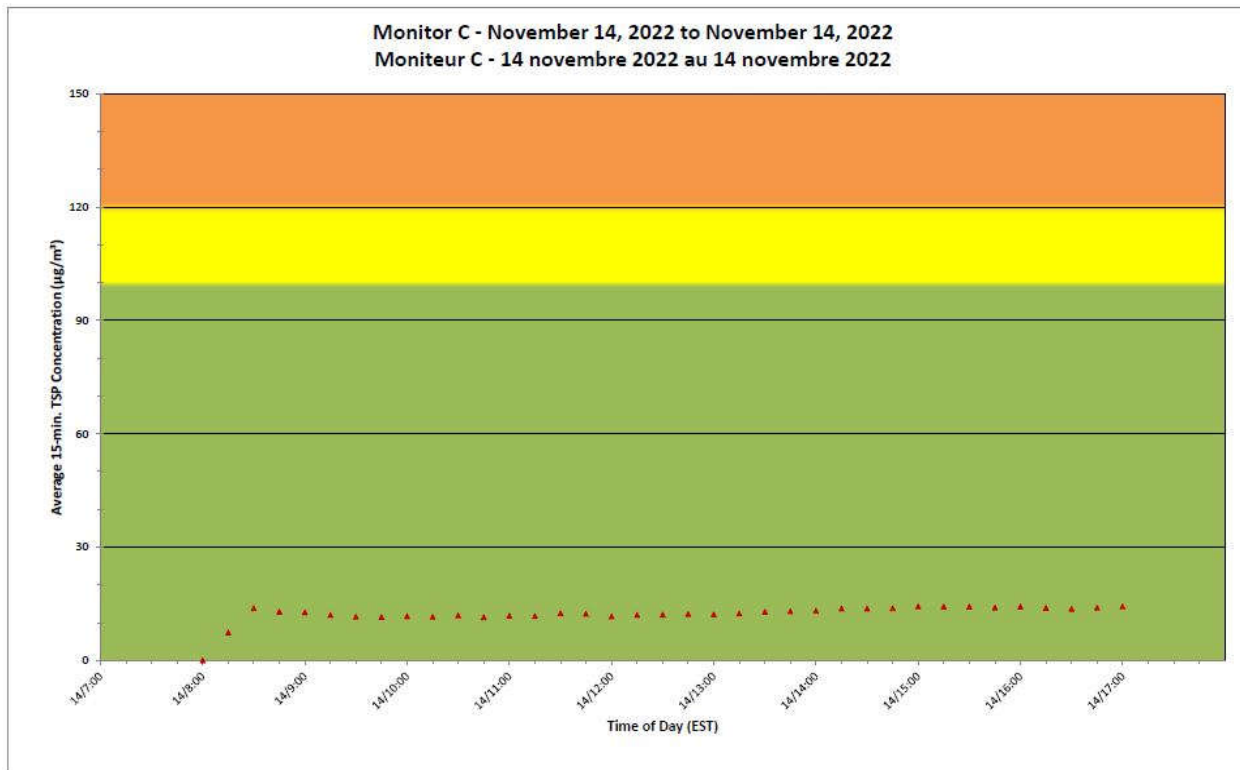

**Port Hope Project
Daily Dust Monitoring Data**

**Projet de Port Hope
Surveillance journalière des
particules en suspensions**

2022/11/14

Daily Statistics/Statistiques journalières

- **14** Maximum Concentration ($\mu\text{g}/\text{m}^3$)
  Concentration maximale ($\mu\text{g}/\text{m}^3$)
- **12** Average Concentration ($\mu\text{g}/\text{m}^3$)
  Concentration moyenne ($\mu\text{g}/\text{m}^3$)

Notes

No additional data. Aucune donnée additionnelle.