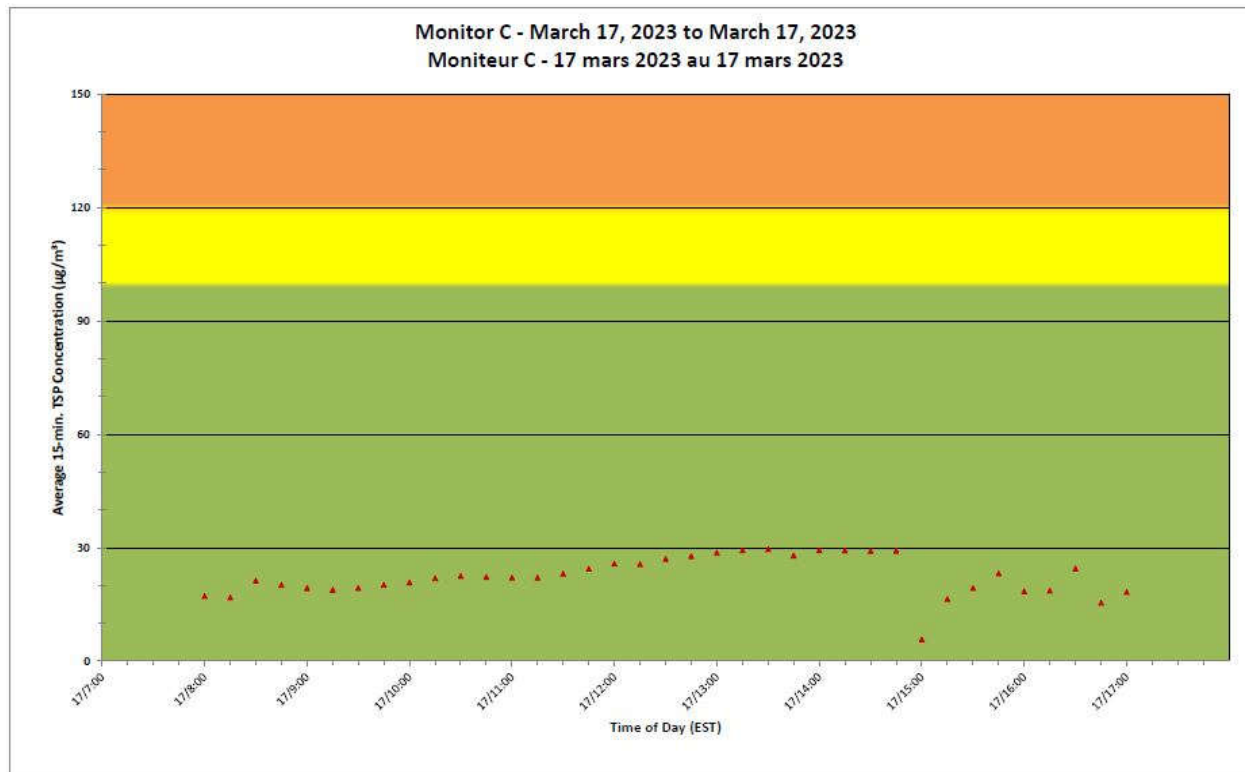

**Port Hope Project
Daily Dust Monitoring Data**

**Projet de Port Hope
Surveillance journalière des
particules en suspensions**

2023/03/17

Daily Statistics/Statistiques journalières

- **30** Maximum Concentration (µg/m³)
  Concentration maximale (µg/m³)
- **22** Average Concentration (µg/m³)
  Concentration moyenne (µg/m³)

Notes

No additional data. Aucune donnée additionnelle.