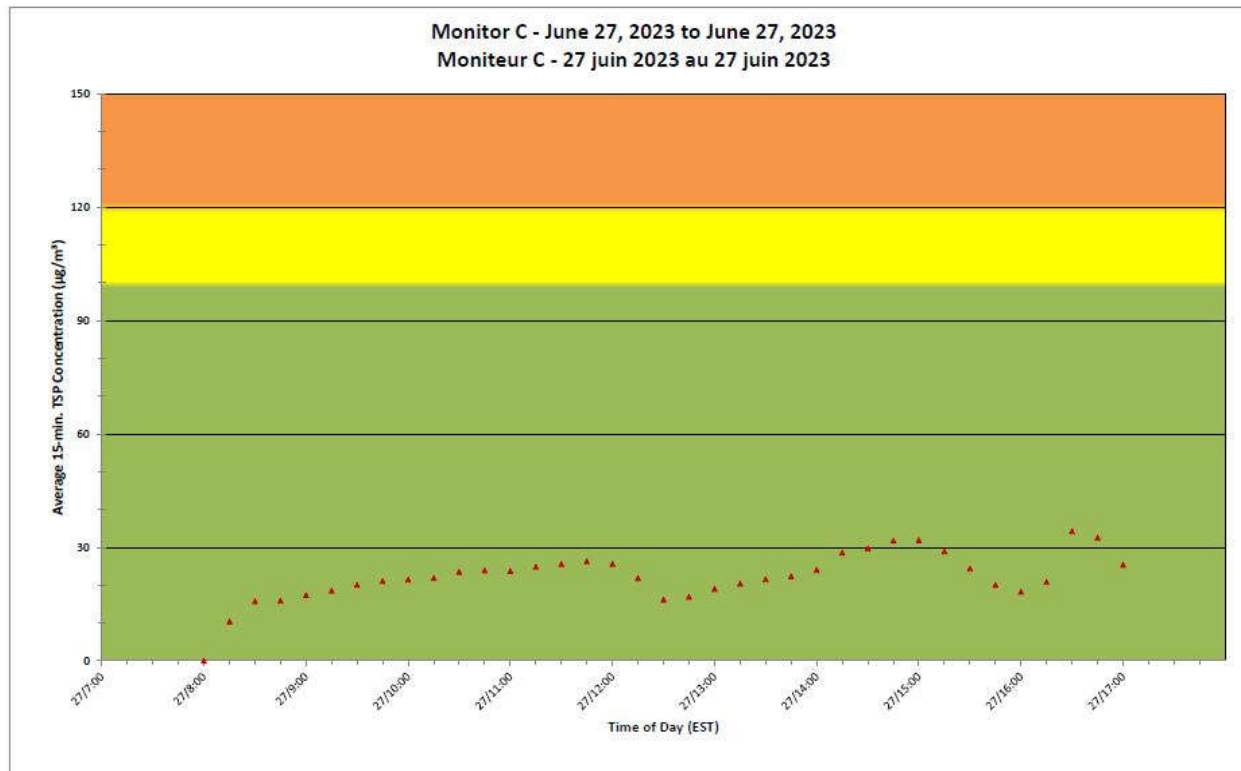

**Port Hope Project
Daily Dust Monitoring Data**

**Projet de Port Hope
Surveillance journalière des
particules en suspensions**

2023/06/27

Daily Statistics/Statistiques journalières

- **34** Maximum Concentration (µg/m³)
  Concentration maximale (µg/m³)
- **22** Average Concentration (µg/m³)
  Concentration moyenne (µg/m³)

Notes

No additional data. Aucune donnée additionnelle.