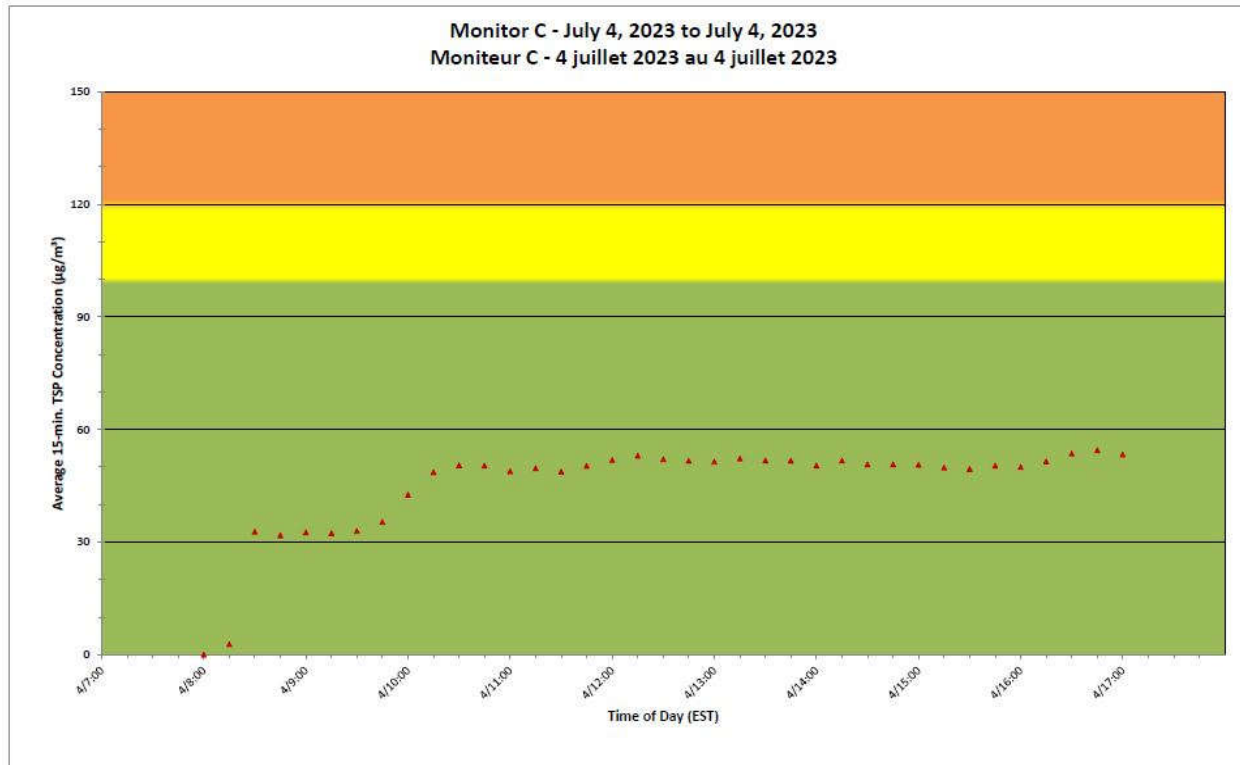

**Port Hope Project
Daily Dust Monitoring Data**

**Projet de Port Hope
Surveillance journalière des
particules en suspensions**

2023/07/04

Daily Statistics/Statistiques journalières

- **54** Maximum Concentration (µg/m³)
  Concentration maximale (µg/m³)
- **45** Average Concentration (µg/m³)
  Concentration moyenne (µg/m³)

Notes

No additional data. Aucune donnée additionnelle.