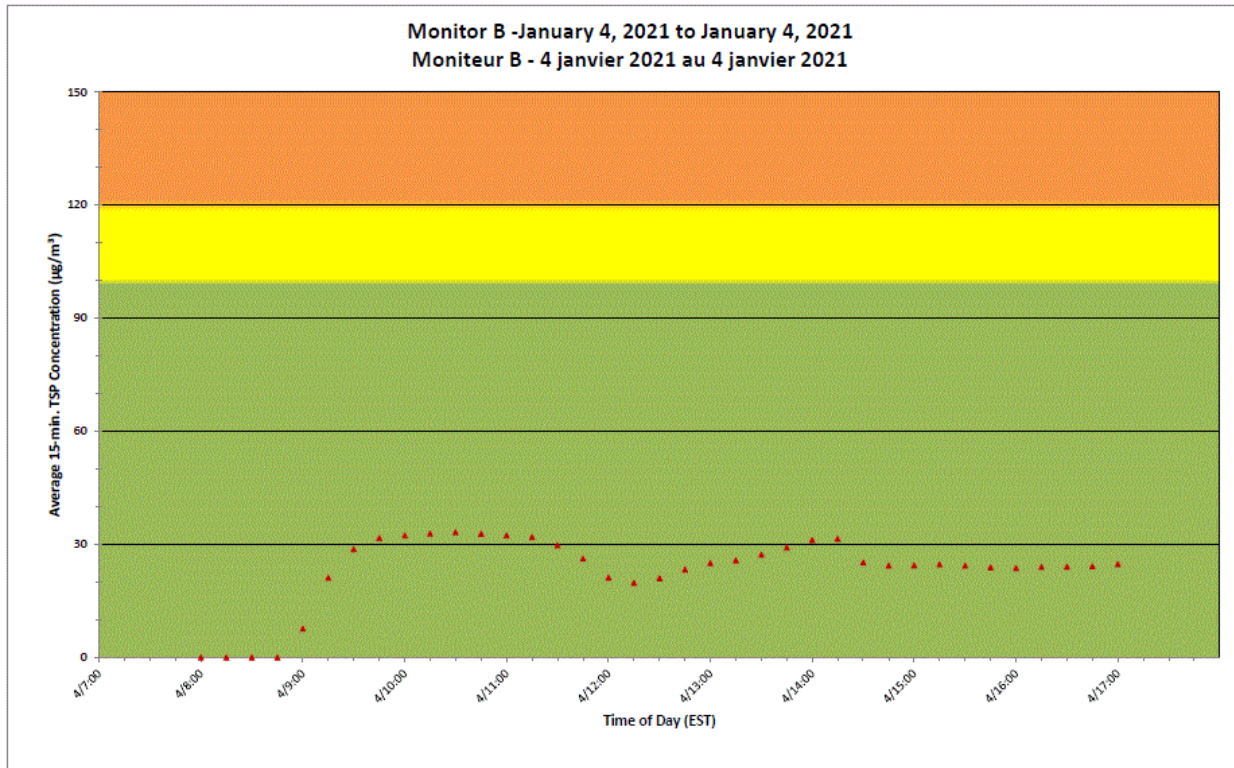

**Port Hope Project
Daily Dust Monitoring Data**

**Projet de Port Hope
Surveillance journalière des
particules en suspensions**

2021/01/04

Daily Statistics/Statistiques journalières

- **33** Maximum Concentration ($\mu\text{g}/\text{m}^3$)
  Concentration maximale ($\mu\text{g}/\text{m}^3$)
- **23** Average Concentration ($\mu\text{g}/\text{m}^3$)
  Concentration moyenne ($\mu\text{g}/\text{m}^3$)

Notes

No additional data. Aucune donnée additionnelle.