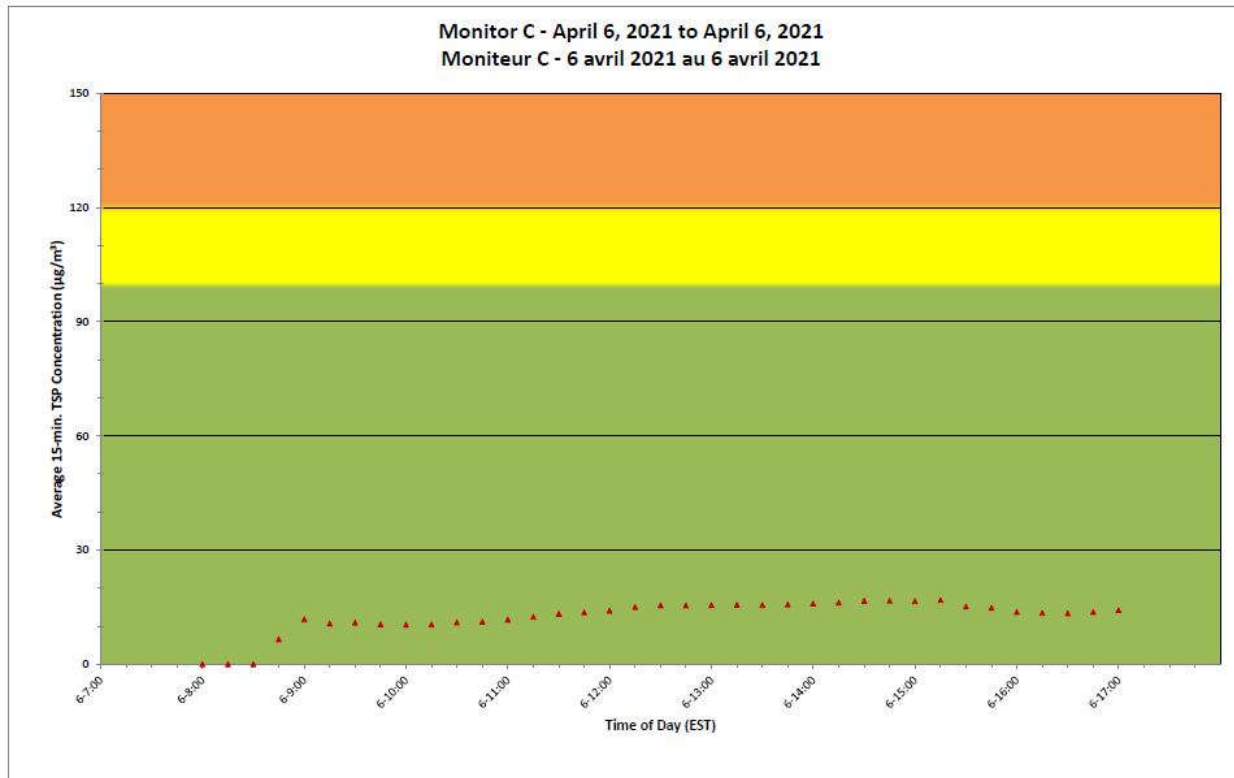

**Port Hope Project
Daily Dust Monitoring Data**

**Projet de Port Hope
Surveillance journalière des
particules en suspensions**

2021/04/06

Daily Statistics/Statistiques journalières

- **17** Maximum Concentration ($\mu\text{g}/\text{m}^3$)
  Concentration maximale ($\mu\text{g}/\text{m}^3$)
- **13** Average Concentration ($\mu\text{g}/\text{m}^3$)
  Concentration moyenne ($\mu\text{g}/\text{m}^3$)

Notes

No additional data. Aucune donnée additionnelle.