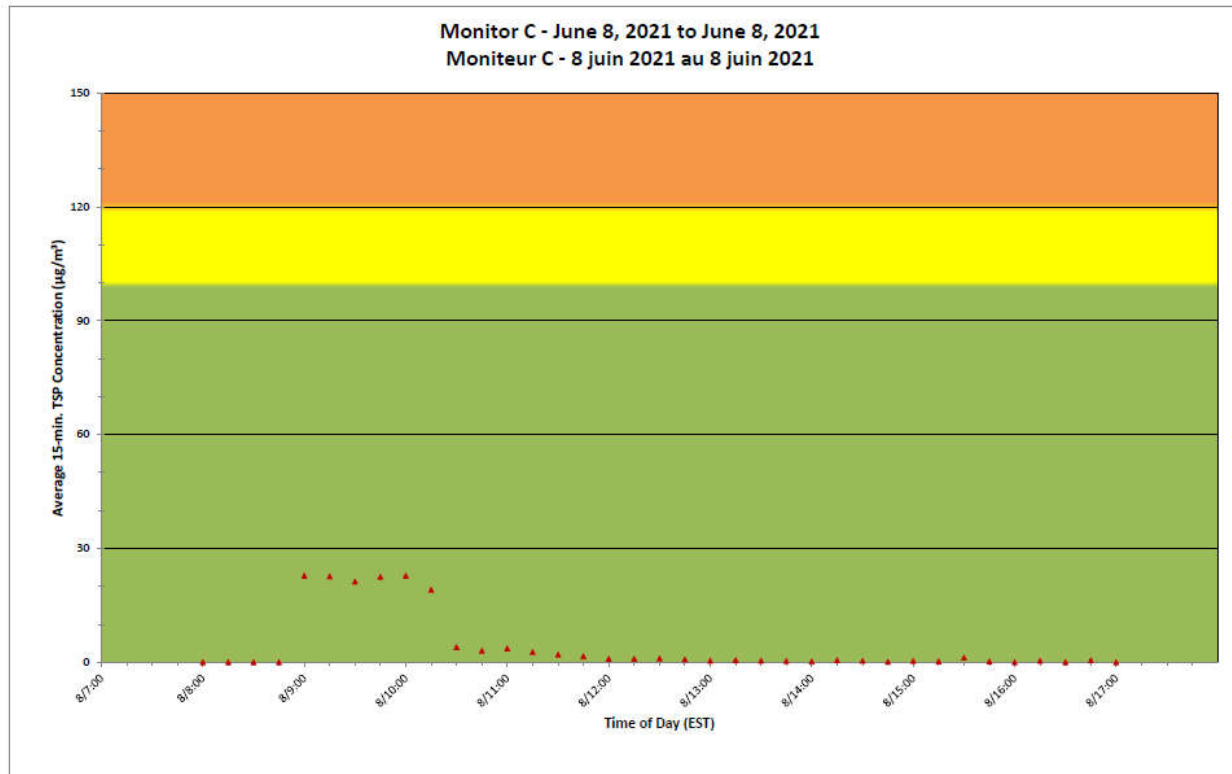

**Port Hope Project
Daily Dust Monitoring Data**

**Projet de Port Hope
Surveillance journalière des
particules en suspensions**

2021/06/08

Daily Statistics/Statistiques journalières

- **23** Maximum Concentration ($\mu\text{g}/\text{m}^3$)
  Concentration maximale ($\mu\text{g}/\text{m}^3$)
- **4** Average Concentration ($\mu\text{g}/\text{m}^3$)
  Concentration moyenne ($\mu\text{g}/\text{m}^3$)

Notes

No additional data. Aucune donnée additionnelle.