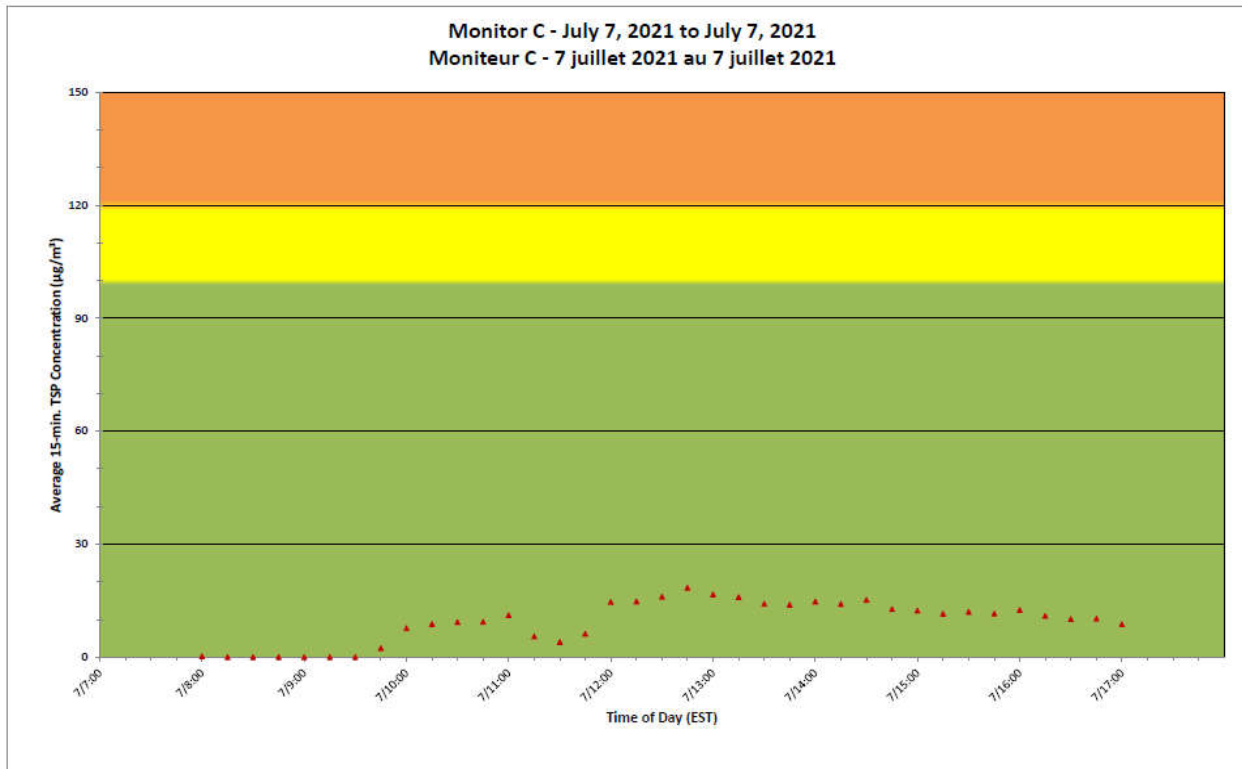

**Port Hope Project
Daily Dust Monitoring Data**

**Projet de Port Hope
Surveillance journalière des
particules en suspensions**

2021/07/07

Daily Statistics/Statistiques journalières

- **18** Maximum Concentration (µg/m³)
  Concentration maximale (µg/m³)
- **9** Average Concentration (µg/m³)
  Concentration moyenne (µg/m³)

Notes

No additional data. Aucune donnée additionnelle.