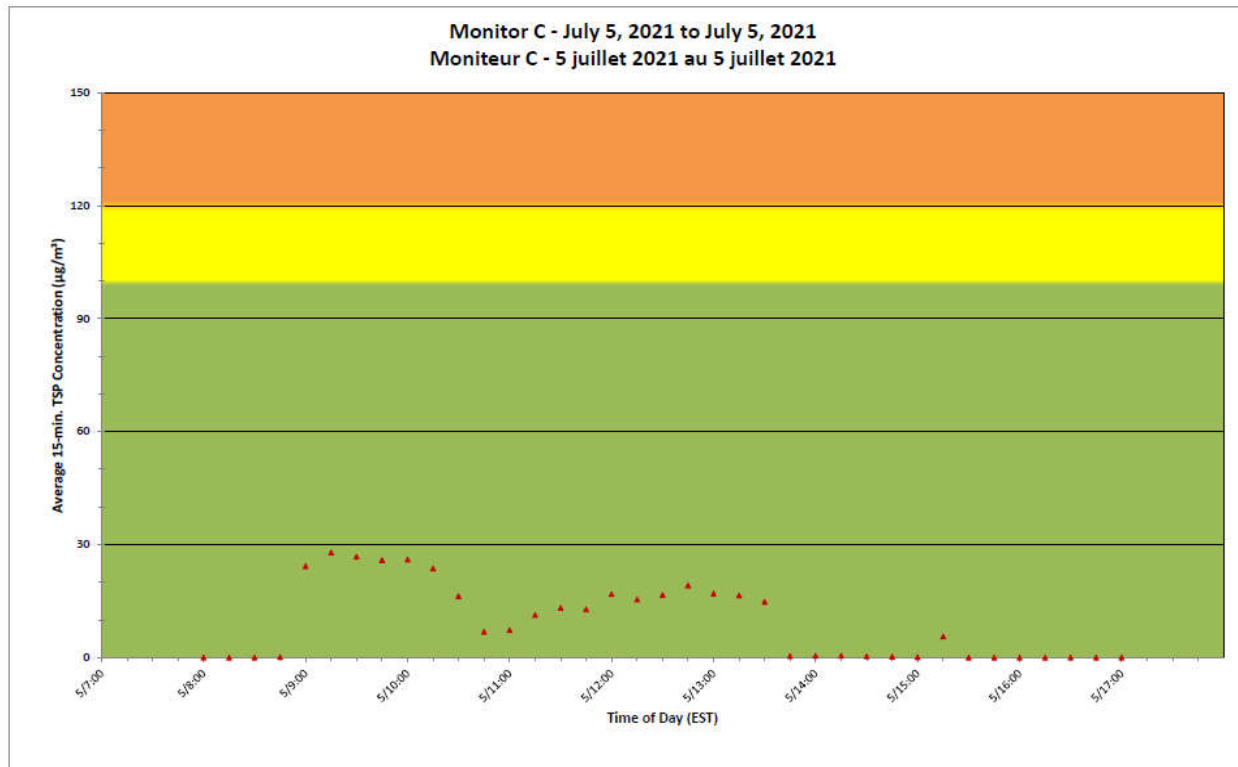

Port Hope Project Daily Dust Monitoring Data

Projet de Port Hope Surveillance journalière des particules en suspensions

2021/07/05

Daily Statistics/Statistiques journalières

- **28** Maximum Concentration ($\mu\text{g}/\text{m}^3$)
  Concentration maximale ($\mu\text{g}/\text{m}^3$)
- **9** Average Concentration ($\mu\text{g}/\text{m}^3$)
  Concentration moyenne ($\mu\text{g}/\text{m}^3$)

Notes

No additional data. Aucune donnée additionnelle.