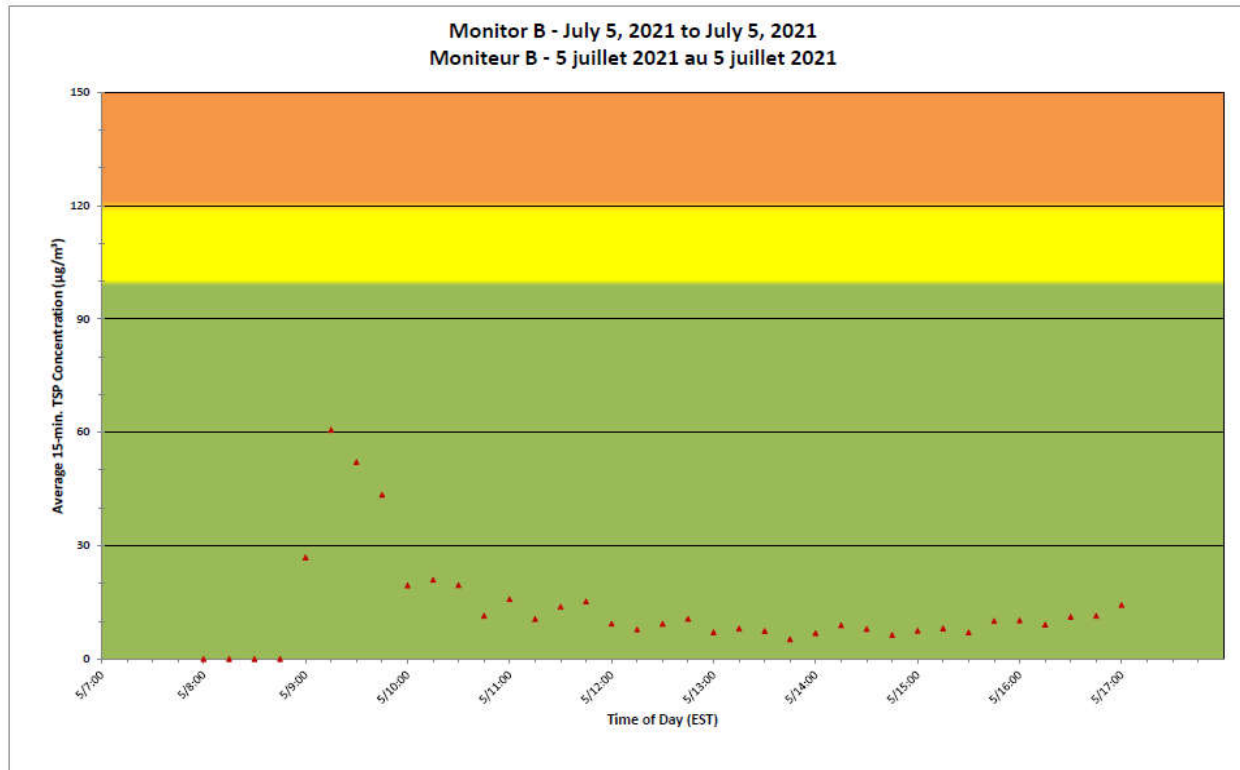

**Port Hope Project
Daily Dust Monitoring Data**

**Projet de Port Hope
Surveillance journalière des
particules en suspensions**

2021/07/05

Daily Statistics/Statistiques journalières

- **61** Maximum Concentration (µg/m³)
  Concentration maximale (µg/m³)
- **13** Average Concentration (µg/m³)
  Concentration moyenne (µg/m³)

Notes

No additional data. Aucune donnée additionnelle.